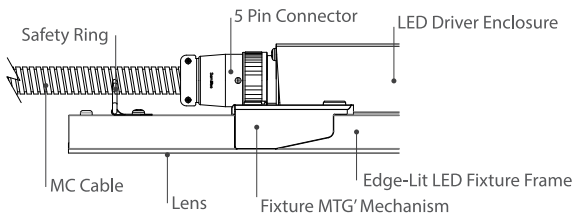

LINEALUX

A smooth, flowing run without breaks between fixtures.
Linealux is suitable for both typical lay-in drop ceiling and Gyp-board recessed installation.

Specification	Description		
Lamp Type	Side Edge		
Color Temperature (CCT: K)	3,000K	3,500K	4,000K
Luminous Flux (lm)	800lm/foot		
Efficiency (lm/w)	100 lm/w		
Color Consistency	Proprietary binning for uniform color		
Lumen Maintenance (L70)	50,000 hours		
Power Factor	0.9 ↑		
Input Voltage	100-277VAC, 50/60 Hz		
Power Consumption	16W, 29W, 42W		
Dimming control	Energy Harvesting Wireless Control, 0~10V Dimming		
CRI (Ra.)	85 (Typ.), High CRI available		
Dimension	23 3/8", 47 3/8", 71 3/8"		
Weight	2FT - 5.5lbs, 4FT-12.5lbs, 6FT-14.5		
Optics	Light Refraction / Acrylic Diffusion		
Beam Angle	120°		
Application	Typical lay-in drop ceiling, Gyp-board recessed installation		
Operating Temperature	-4F ~122F		
Humidity	20% - 85% RH, Non condensing		
Certification	ETL Certificate		
Material Usage	RoHS compliant, No mercury		
Environment	Dry location, Indoor Use		
LED Class	L70 rated to 50,000 hours		

Standard Length

2'
4'
6'

4" SLOT STABILIZER

FIXTURE MTG' MECHANISM

Patent Pending

DIMENSION

5/8" GYP. BOARD

TYP. T BAR

FULL

NO WIRING

HALF

PRODUCT COMPONENTS

DAISY-CHAIN CONNECTION

	Input Power	Watt	# of Fixture
2FT	120 ~ 277Vac	16.5	30 Units
4FT		29	16 Units
6FT		42	12 Units

SURFACE

EASY INSTALLATION

PROJECT NAME	
CATALOG NUMBER	
LOCATION	
NOTE	

ENERGY HARVESTING WIRELESS CONTROL

LINEALUX FIXTURE LENGTH

	Single Individual Fixture	Middle Continuous Run	Start / End Continuous Run
2FT	1'-11 3/8"	2'-0"	1'-11 11/16"
	594mm	609mm	602mm
Ordering Code	S	M	SE
4FT	3'-11 3/8"	4'-0"	3'-11 11/16"
	1,203mm	1,219mm	1,211mm
Ordering Code	S	M	SE
6FT	5'-11 3/8"	6'-0"	5'-11 11/16"
	1,813mm	1,828mm	1,821mm
Ordering Code	S	M	SE