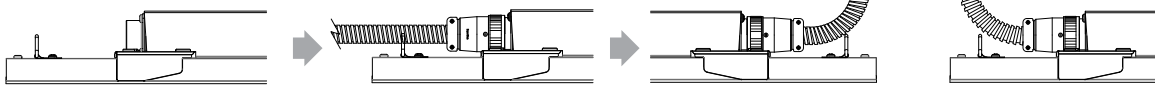

LINEALUX

A smooth, flowing run without breaks between fixtures.
Linealux is suitable for both typical lay-in drop ceiling and Gyp-board recessed installation.

Specification	Description		
Lamp Type	Side Edge		
Color Temperature (CCT: K)	3,000K	3,500K	4,000K
Luminous Flux (lm)	800lm/foot		
Efficiency (lm/w)	100 lm/w		
Color Consistency	Proprietary binning for uniform color		
Lumen Maintenance (L70)	50,000 hours		
Power Factor	0.9 ↑		
Input Voltage	100-277VAC, 50/60 Hz		
Power Consumption	16W, 29W, 42W		
Dimming control	Energy Harvesting Wireless Control, 0~10V Dimming		
CRI (Ra.)	85 (Typ.), High CRI available		
Dimension	23 3/8", 47 3/8", 71 3/8"		
Weight	2FT - 5.5lbs, 4FT-12.5lbs, 6FT-14.5		
Optics	Light Refraction / Acrylic Diffusion		
Beam Angle	120°		
Application	Typical lay-in drop ceiling, Gyp-board recessed installation		
Operating Temperature	-4F ~122F		
Humidity	20% - 85% RH, Non condensing		
Certification	ETL Certificate		
Material Usage	RoHS compliant, No mercury		
Environment	Dry location, Indoor Use		
LED Class	L70 rated to 50,000 hours		

Standard Length

2'
4'
6'

4" SLOT STABILIZER

FIXTURE MTG' MECHANISM

Patent Pending

DIMENSION

5/8" GYP. BOARD

TYP. T BAR

FULL

NO WIRING

HALF

PRODUCT COMPONENTS

DAISY-CHAIN CONNECTION

	Input Power	Watt	# of Fixture
2FT	120 ~ 277Vac	16.5	30 Units
4FT		29	16 Units
6FT		42	12 Units

SURFACE

EASY INSTALLATION

PROJECT NAME	
CATALOG NUMBER	
LOCATION	
NOTE	

ENERGY HARVESTING WIRELESS CONTROL

LINEALUX FIXTURE LENGTH

	Single Individual Fixture	Middle Continuous Run	Start / End Continuous Run
2FT	1'-11 3/8"	2'-0"	1'-11 11/16"
	594mm	609mm	602mm
Ordering Code	S	M	SE
4FT	3'-11 3/8"	4'-0"	3'-11 11/16"
	1,203mm	1,219mm	1,211mm
Ordering Code	S	M	SE
6FT	5'-11 3/8"	6'-0"	5'-11 11/16"
	1,813mm	1,828mm	1,821mm
Ordering Code	S	M	SE