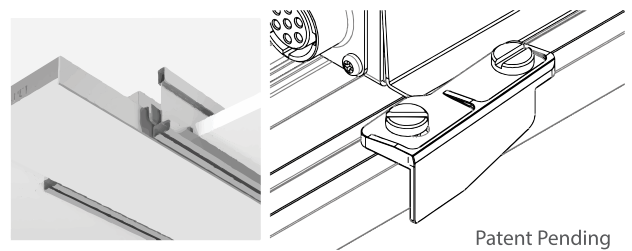

LINEALUX

A smooth, flowing run without breaks between fixtures.
Linealux is suitable for both typical lay-in drop ceiling and Gyp-board recessed installation.

Specification	Description		
Lamp Type	Side Edge		
Color Temperature (CCT: K)	3,000K	3,500K	4,000K
Luminous Flux (lm)	800lm/foot		
Efficiency (lm/w)	100 lm/w		
Color Consistency	Proprietary binning for uniform color		
Lumen Maintenance (L70)	50,000 hours		
Power Factor	0.9 ↑		
Input Voltage	100-277VAC, 50/60 Hz		
Power Consumption	16W, 29W, 42W		
Dimming control	Energy Harvesting Wireless Control, 0~10V Dimming		
CRI (Ra.)	85 (Typ.), High CRI available		
Dimension	23 3/8", 47 3/8", 71 3/8"		
Weight	2FT - 5.5lbs, 4FT-12.5lbs, 6FT-14.5		
Optics	Light Refraction / Acrylic Diffusion		
Beam Angle	120°		
Application	Typical lay-in drop ceiling, Gyp-board recessed installation		
Operating Temperature	-4F ~122F		
Humidity	20% - 85% RH, Non condensing		
Certification	ETL Certificate		
Material Usage	RoHS compliant, No mercury		
Environment	Dry location, Indoor Use		
LED Class	L70 rated to 50,000 hours		

Standard Length

2'
4'
6'

4" SLOT STABILIZER

FIXTURE MTG' MECHANISM

Patent Pending

DIMENSION

5/8" GYP. BOARD

TYP. T BAR

FULL

NO WIRING

HALF

PRODUCT COMPONENTS

DAISY-CHAIN CONNECTION

	Input Power	Watt	# of Fixture
2FT	120 ~ 277Vac	16.5	30 Units
4FT		29	16 Units
6FT		42	12 Units

SURFACE

EASY INSTALLATION