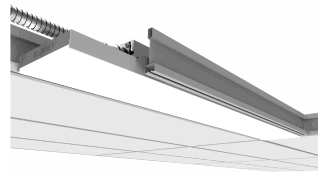

LINEALUX

A smooth, flowing run without breaks between fixtures.
Linealux is suitable for both typical lay-in drop ceiling and Gyp-board recessed installation.

Specification	Description		
Lamp Type	Side Edge		
Color Temperature (CCT: K)	3,000K	3,500K	4,000K
Luminous Flux (lm)	800lm/foot		
Efficiency (lm/w)	100 lm/w		
Color Consistency	Proprietary binning for uniform color		
Lumen Maintenance (L70)	50,000 hours		
Power Factor	0.9 ↑		
Input Voltage	100-277VAC, 50/60 Hz		
Power Consumption	16W, 29W, 42W		
Dimming control	Energy Harvesting Wireless Control, 0~10V Dimming		
CRI (Ra.)	85 (Typ.), High CRI available		
Dimension	23 3/8", 47 3/8", 71 3/8"		
Weight	2FT - 5.5lbs, 4FT-12.5lbs, 6FT-14.5		
Optics	Light Refraction / Acrylic Diffusion		
Beam Angle	120°		
Application	Typical lay-in drop ceiling, Gyp-board recessed installation		
Operating Temperature	-4F ~122F		
Humidity	20% - 85% RH, Non condensing		
Certification	ETL Certificate		
Material Usage	RoHS compliant, No mercury		
Environment	Dry location, Indoor Use		
LED Class	L70 rated to 50,000 hours		

Standard Length

2'
4'
6'

4" SLOT STABILIZER

FIXTURE MTG' MECHANISM

Patent Pending

DIMENSION

5/8" GYP. BOARD

TYP. T BAR

FULL

NO WIRING

HALF

PRODUCT COMPONENTS

DAISY-CHAIN CONNECTION

	Input Power	Watt	# of Fixture
2FT	120 ~ 277Vac	16.5	30 Units
4FT		29	16 Units
6FT		42	12 Units

SURFACE

EASY INSTALLATION