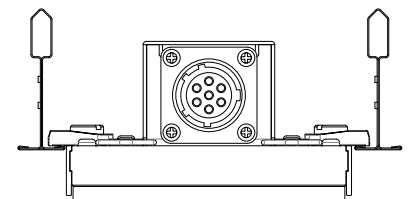

LINEALUX

A smooth, flowing run without breaks between fixtures.
Linealux is suitable for both typical lay-in drop ceiling and Gyp-board recessed installation.

Specification	Description		
Lamp Type	Side Edge		
Color Temperature (CCT: K)	3,000K	3,500K	4,000K
Luminous Flux (lm)	800lm/foot		
Efficiency (lm/w)	100 lm/w		
Color Consistency	Proprietary binning for uniform color		
Lumen Maintenance (L70)	50,000 hours		
Power Factor	0.9 ↑		
Input Voltage	100-277VAC, 50/60 Hz		
Power Consumption	16W, 29W, 42W		
Dimming control	Energy Harvesting Wireless Control, 0~10V Dimming		
CRI (Ra.)	85 (Typ.), High CRI available		
Dimension	23 3/8", 47 3/8", 71 3/8"		
Weight	2FT - 5.5lbs, 4FT-12.5lbs, 6FT-14.5		
Optics	Light Refraction / Acrylic Diffusion		
Beam Angle	120°		
Application	Typical lay-in drop ceiling, Gyp-board recessed installation		
Operating Temperature	-4F ~122F		
Humidity	20% - 85% RH, Non condensing		
Certification	ETL Certificate		
Material Usage	RoHS compliant, No mercury		
Environment	Dry location, Indoor Use		
LED Class	L70 rated to 50,000 hours		

FULL

NO WIRING

HALF

PRODUCT COMPONENTS

DAISY-CHAIN CONNECTION

	Input Power	Watt	# of Fixture
2FT	120 ~ 277Vac	16.5	30 Units
4FT		29	16 Units
6FT		42	12 Units

SURFACE

EASY INSTALLATION