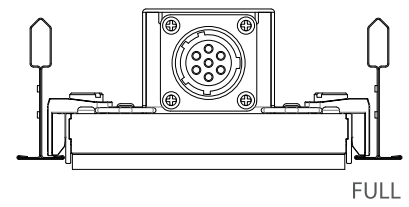

LINEALUX

A smooth, flowing run without breaks between fixtures.
Linealux is suitable for both typical lay-in drop ceiling and Gyp-board recessed installation.

Specification	Description		
Lamp Type	Side Edge		
Color Temperature (CCT: K)	3,000K	3,500K	4,000K
Luminous Flux (lm)	800lm/foot		
Efficiency (lm/w)	100 lm/w		
Color Consistency	Proprietary binning for uniform color		
Lumen Maintenance (L70)	50,000 hours		
Power Factor	0.9 ↑		
Input Voltage	100-277VAC, 50/60 Hz		
Power Consumption	16W, 29W, 42W		
Dimming control	Energy Harvesting Wireless Control, 0~10V Dimming		
CRI (Ra.)	85 (Typ.), High CRI available		
Dimension	23 3/8", 47 3/8", 71 3/8"		
Weight	2FT - 5.5lbs, 4FT-12.5lbs, 6FT-14.5		
Optics	Light Refraction / Acrylic Diffusion		
Beam Angle	120°		
Application	Typical lay-in drop ceiling, Gyp-board recessed installation		
Operating Temperature	-4F ~122F		
Humidity	20% - 85% RH, Non condensing		
Certification	ETL Certificate		
Material Usage	RoHS compliant, No mercury		
Environment	Dry location, Indoor Use		
LED Class	L70 rated to 50,000 hours		

Standard Length

2'
4'
6'

4" SLOT STABILIZER

FIXTURE MTG' MECHANISM

Patent Pending

DIMENSION

5/8" GYP. BOARD

TYP. T BAR

FULL

NO WIRING

HALF

PRODUCT COMPONENTS

DAISY-CHAIN CONNECTION

	Input Power	Watt	# of Fixture
2FT	120 ~ 277Vac	16.5	30 Units
4FT		29	16 Units
6FT		42	12 Units

SURFACE

EASY INSTALLATION