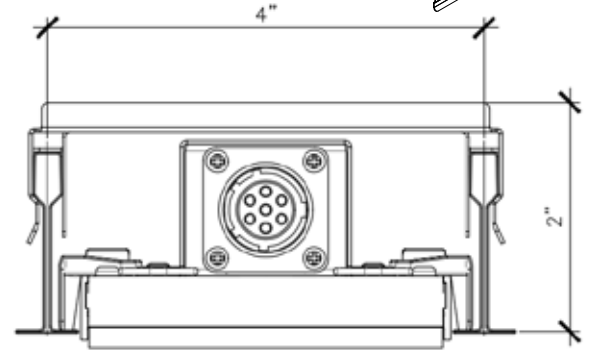

LINEALUX

A smooth, flowing run without breaks between fixtures.
Linealux is suitable for both typical lay-in drop ceiling and Gyp-board recessed installation.

Specification	Description		
Lamp Type	Side Edge		
Color Temperature (CCT: K)	3,000K	3,500K	4,000K
Luminous Flux (lm)	800lm/foot		
Efficiency (lm/w)	100 lm/w		
Color Consistency	Proprietary binning for uniform color		
Lumen Maintenance (L70)	50,000 hours		
Power Factor	0.9 ↑		
Input Voltage	100-277VAC, 50/60 Hz		
Power Consumption	16W, 29W, 42W		
Dimming control	Energy Harvesting Wireless Control, 0~10V Dimming		
CRI (Ra.)	85 (Typ.), High CRI available		
Dimension	23 3/8", 47 3/8", 71 3/8"		
Weight	2FT - 5.5lbs, 4FT-12.5lbs, 6FT-14.5		
Optics	Light Refraction / Acrylic Diffusion		
Beam Angle	120°		
Application	Typical lay-in drop ceiling, Gyp-board recessed installation		
Operating Temperature	-4F ~122F		
Humidity	20% - 85% RH, Non condensing		
Certification	ETL Certificate		
Material Usage	RoHS compliant, No mercury		
Environment	Dry location, Indoor Use		
LED Class	L70 rated to 50,000 hours		

Standard Length

2'
4'
6'

4" SLOT STABILIZER

FIXTURE MTG' MECHANISM

Patent Pending

DIMENSION

5/8" GYP. BOARD

TYP. T BAR

FULL

NO WIRING

HALF

PRODUCT COMPONENTS

DAISY-CHAIN CONNECTION

	Input Power	Watt	# of Fixture
2FT	120 ~ 277Vac	16.5	30 Units
4FT		29	16 Units
6FT		42	12 Units

SURFACE

EASY INSTALLATION

PROJECT NAME	
CATALOG NUMBER	
LOCATION	
NOTE	

ENERGY HARVESTING WIRELESS CONTROL

LINEALUX FIXTURE LENGTH

	Single Individual Fixture	Middle Continuous Run	Start / End Continuous Run
2FT	1'-11 3/8"	2'-0"	1'-11 11/16"
	594mm	609mm	602mm
Ordering Code	S	M	SE
4FT	3'-11 3/8"	4'-0"	3'-11 11/16"
	1,203mm	1,219mm	1,211mm
Ordering Code	S	M	SE
6FT	5'-11 3/8"	6'-0"	5'-11 11/16"
	1,813mm	1,828mm	1,821mm
Ordering Code	S	M	SE