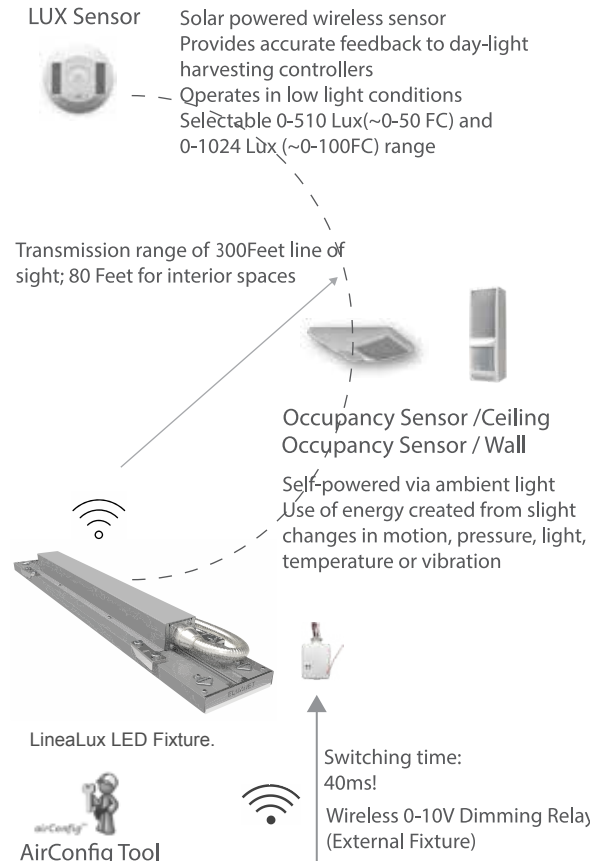

FULL

NO WIRING

HALF

PRODUCT COMPONENTS

DAISY-CHAIN CONNECTION

	Input Power	Watt	# of Fixture
2FT	120 ~ 277Vac	16.5	30 Units
4FT		29	16 Units
6FT		42	12 Units

SURFACE

EASY INSTALLATION

LINEALUX

CATALOG NO.

LINEALUX

A	B	C	D	E	F	G	H	I	J	K
---	---	---	---	---	---	---	---	---	---	---

A	MODEL NAME	DESCRIPTIONS		LineaLux
B	INSTALLATION	SINGLE FIXTURE	Individual Fixture	S
		CONTINUOUS RUN	Start / End	SE
			MIDDLE	M
C	LENGTH	24"		02
		48"		04
		72"		06
D	INPUT WATTAGE	2FT - 16WATT		16
		4FT - 29WATT		29
		6FT - 42WATT		42
E	COLOR TEMPERATURE	3,000K, CRI >82		30
		3,500K, CRI >82		35
		4,000K, CRI >82		40
F	VOLTAGE	UNIVERSAL VOLTAGE 100-277VAC	100 - 277VAC	U
G	OUTPUT WATTAGE	8W/FT - 800LM/FT	STANDARD	08
H	WIRING	Daisy-chain THROUGH-WIRE 5PIN MC CABLE / MALE CONNECTORS	2FT→6FT : 1'-0"	PC26
			4FT→6FT : 3'-0"	PC46
			6FT→6FT : 5'-0"	PC66
		30" WHIP	AC POWER FEED CABLE	ACPC
I	CONTROL	0-10V DIM	STANDARD	A
		Wireless control	Optional	W
J	Fixture MTG' System		Full recessed	F
			Half recessed	H
			Surface mounted	S
K	Accessory	EM=90 min EM Battery, PK=Pendant Kit, CS=Slot Stabilizer DMF02=2' MTG frame. DMF04, DMF06		

PROJECT NAME	
CATALOG NUMBER	
LOCATION	
NOTE	

ENERGY HARVESTING WIRELESS CONTROL

LINEALUX FIXTURE LENGTH

	Single Individual Fixture	Middle Continuous Run	Start / End Continuous Run
2FT	1'-11 3/8"	2'-0"	1'-11 11/16"
	594mm	609mm	602mm
Ordering Code	S	M	SE
4FT	3'-11 3/8"	4'-0"	3'-11 11/16"
	1,203mm	1,219mm	1,211mm
Ordering Code	S	M	SE
6FT	5'-11 3/8"	6'-0"	5'-11 11/16"
	1,813mm	1,828mm	1,821mm
Ordering Code	S	M	SE