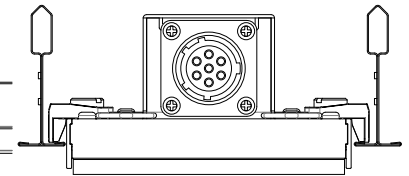

LINEALUX

A smooth, flowing run without breaks between fixtures.
Linealux is suitable for both typical lay-in drop ceiling and Gyp-board recessed installation.

Specification	Description		
Lamp Type	Side Edge		
Color Temperature (CCT: K)	3,000K	3,500K	4,000K
Luminous Flux (lm)	800lm/foot		
Efficiency (lm/w)	100 lm/w		
Color Consistency	Proprietary binning for uniform color		
Lumen Maintenance (L70)	50,000 hours		
Power Factor	0.9 ↑		
Input Voltage	100-277VAC, 50/60 Hz		
Power Consumption	16W, 29W, 42W		
Dimming control	Energy Harvesting Wireless Control, 0~10V Dimming		
CRI (Ra.)	85 (Typ.), High CRI available		
Dimension	23 3/8", 47 3/8", 71 3/8"		
Weight	2FT - 5.5lbs, 4FT-12.5lbs, 6FT-14.5		
Optics	Light Refraction / Acrylic Diffusion		
Beam Angle	120°		
Application	Typical lay-in drop ceiling, Gyp-board recessed installation		
Operating Temperature	-4F ~122F		
Humidity	20% - 85% RH, Non condensing		
Certification	ETL Certificate		
Material Usage	RoHS compliant, No mercury		
Environment	Dry location, Indoor Use		
LED Class	L70 rated to 50,000 hours		

Standard Length

2'
4'
6'

4" SLOT STABILIZER

FIXTURE MTG' MECHANISM

Patent Pending

DIMENSION

5/8" GYP. BOARD

TYP. T BAR

FULL

NO WIRING

HALF

PRODUCT COMPONENTS

DAISY-CHAIN CONNECTION

	Input Power	Watt	# of Fixture
2FT	120 ~ 277Vac	16.5	30 Units
4FT		29	16 Units
6FT		42	12 Units

SURFACE

EASY INSTALLATION