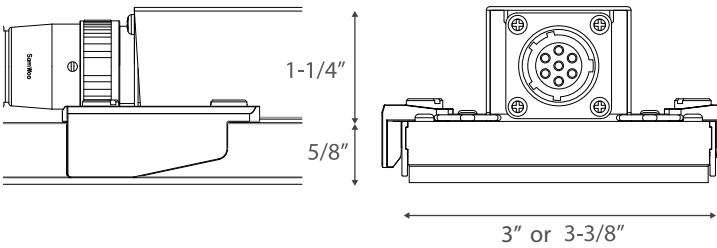

LINEALUX

A smooth, flowing run without breaks between fixtures.
Linealux is suitable for both typical lay-in drop ceiling and Gyp-board recessed installation.

Specification	Description		
Lamp Type	Side Edge		
Color Temperature (CCT: K)	3,000K	3,500K	4,000K
Luminous Flux (lm)	800lm/foot		
Efficiency (lm/w)	100 lm/w		
Color Consistency	Proprietary binning for uniform color		
Lumen Maintenance (L70)	50,000 hours		
Power Factor	0.9 ↑		
Input Voltage	100-277VAC, 50/60 Hz		
Power Consumption	16W, 29W, 42W		
Dimming control	Energy Harvesting Wireless Control, 0~10V Dimming		
CRI (Ra.)	85 (Typ.), High CRI available		
Dimension	23 3/8", 47 3/8", 71 3/8"		
Weight	2FT - 5.5lbs, 4FT-12.5lbs, 6FT-14.5		
Optics	Light Refraction / Acrylic Diffusion		
Beam Angle	120°		
Application	Typical lay-in drop ceiling, Gyp-board recessed installation		
Operating Temperature	-4F ~122F		
Humidity	20% - 85% RH, Non condensing		
Certification	ETL Certificate		
Material Usage	RoHS compliant, No mercury		
Environment	Dry location, Indoor Use		
LED Class	L70 rated to 50,000 hours		

Standard Length

2'
4'
6'

4" SLOT STABILIZER

FIXTURE MTG' MECHANISM

Patent Pending

DIMENSION

5/8" GYP. BOARD

TYP. T BAR

FULL

NO WIRING

HALF

PRODUCT COMPONENTS

DAISY-CHAIN CONNECTION

	Input Power	Watt	# of Fixture
2FT	120 ~ 277Vac	16.5	30 Units
4FT		29	16 Units
6FT		42	12 Units

SURFACE

EASY INSTALLATION

PROJECT NAME	
CATALOG NUMBER	
LOCATION	
NOTE	

ENERGY HARVESTING WIRELESS CONTROL

LINEALUX FIXTURE LENGTH

	Single Individual Fixture	Middle Continuous Run	Start / End Continuous Run
2FT	1'-11 3/8"	2'-0"	1'-11 11/16"
	594mm	609mm	602mm
Ordering Code	S	M	SE
4FT	3'-11 3/8"	4'-0"	3'-11 11/16"
	1,203mm	1,219mm	1,211mm
Ordering Code	S	M	SE
6FT	5'-11 3/8"	6'-0"	5'-11 11/16"
	1,813mm	1,828mm	1,821mm
Ordering Code	S	M	SE