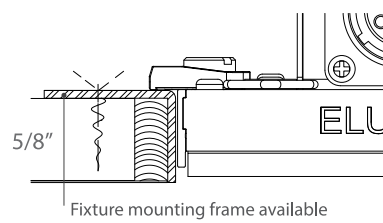

LINEALUX

A smooth, flowing run without breaks between fixtures.
Linealux is suitable for both typical lay-in drop ceiling and Gyp-board recessed installation.

Specification	Description		
Lamp Type	Side Edge		
Color Temperature (CCT: K)	3,000K	3,500K	4,000K
Luminous Flux (lm)	800lm/foot		
Efficiency (lm/w)	100 lm/w		
Color Consistency	Proprietary binning for uniform color		
Lumen Maintenance (L70)	50,000 hours		
Power Factor	0.9 ↑		
Input Voltage	100-277VAC, 50/60 Hz		
Power Consumption	16W, 29W, 42W		
Dimming control	Energy Harvesting Wireless Control, 0~10V Dimming		
CRI (Ra.)	85 (Typ.), High CRI available		
Dimension	23 3/8", 47 3/8", 71 3/8"		
Weight	2FT - 5.5lbs, 4FT-12.5lbs, 6FT-14.5		
Optics	Light Refraction / Acrylic Diffusion		
Beam Angle	120°		
Application	Typical lay-in drop ceiling, Gyp-board recessed installation		
Operating Temperature	-4F ~122F		
Humidity	20% - 85% RH, Non condensing		
Certification	ETL Certificate		
Material Usage	RoHS compliant, No mercury		
Environment	Dry location, Indoor Use		
LED Class	L70 rated to 50,000 hours		

Standard Length

2'
4'
6'

4" SLOT STABILIZER

FIXTURE MTG' MECHANISM

Patent Pending

DIMENSION

5/8" GYP. BOARD

TYP. T BAR

FULL

NO WIRING

HALF

PRODUCT COMPONENTS

DAISY-CHAIN CONNECTION

	Input Power	Watt	# of Fixture
2FT	120 ~ 277Vac	16.5	30 Units
4FT		29	16 Units
6FT		42	12 Units

SURFACE

EASY INSTALLATION

PROJECT NAME	
CATALOG NUMBER	
LOCATION	
NOTE	

ENERGY HARVESTING WIRELESS CONTROL

LINEALUX FIXTURE LENGTH

	Single Individual Fixture	Middle Continuous Run	Start / End Continuous Run
2FT	1'-11 3/8"	2'-0"	1'-11 11/16"
	594mm	609mm	602mm
Ordering Code	S	M	SE
4FT	3'-11 3/8"	4'-0"	3'-11 11/16"
	1,203mm	1,219mm	1,211mm
Ordering Code	S	M	SE
6FT	5'-11 3/8"	6'-0"	5'-11 11/16"
	1,813mm	1,828mm	1,821mm
Ordering Code	S	M	SE