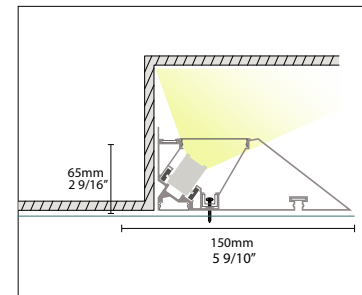

INDY LITE 4.0 **INDY SIDE**

TRACK HOUSING	Mounting	Recessed, Surface, Pendant			
	Track housing type & length	 Linear module			
		600mm 23 5/8"	900mm 35 7/16"	1200mm 47 1/4"	2400mm 94 1/2"
	IP Rating	Indoor (IP20)			
	Material	Aluminium, Polycarbonate			
LAMP MODULE	Lamp module length	600mm 23 5/8"	900mm 35 7/16"	1200mm 47 1/4"	
	Wattage	SIMPLE LYNC	12W 18W	18W 27W	22W 36W
	Light adjustability	SIMPLE	3000K, 4000K, 5700K		
		SIMPLE+DALI	3000K, 4000K, 5700K, dimming		
		LYNC WHITE	2200-6500K, dimming		
		LYNC COCKTAIL	RGB colors, 2200-6500K, dimming		
	Rated voltage	SIMPLE	220-240VAC (Voltage Range:198-264VAC), 50-60Hz		
		SIMPLE+ DALI LYNC WHITE LYNC COCKTAIL	100-240VAC (Voltage Range:90-297VAC), 50-60Hz 220-240VAC (Voltage Range:198-264VAC), 50-60Hz 100-270VAC (Voltage Range:90-297VAC), 50-60Hz 100-270VAC (Voltage Range:90-297VAC), 50-60Hz		
Emission	Symmetric				
Electric gear	SMPS				
CONTROL	Connectivity	DALI	External Gateway		
		SIMPLE+ LYNC WHITE LYNC COCKTAIL	Wireless Bluetooth control system Wireless Bluetooth control system Wireless Bluetooth control system		
	Pairable Devices	DALI	Dali compatible control system		
	SIMPLE+ LYNC WHITE LYNC COCKTAIL	Lync remote, sensor, app Lync remote, sensor, app Lync remote, sensor, app			
Certification	     				