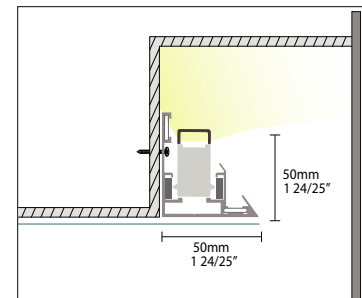

90° horizontal module
inside lighting

INDYLITE 4.0 INDY UP

TRACK HOUSING	Mounting	Recessed, Surface, Pendant			
	Track housing type & length	 Linear module			
		600mm 23 5/8"	900mm 35 7/16"	1200mm 47 1/4"	2400mm 94 1/2"
	IP Rating	Indoor (IP20)			
	Material	Aluminium, Polycarbonate			
LAMP MODULE	Lamp module length	600mm 23 5/8"	900mm 35 7/16"	1200mm 47 1/4"	
	Wattage	SIMPLE LYNC	12W 18W	18W 27W	22W 36W
	Light adjustability	SIMPLE	3000K, 4000K, 5700K		
		SIMPLE+/DALI	3000K, 4000K, 5700K, dimming		
		LYNC WHITE	2200-6500K, dimming		
		LYNC COCKTAIL	RGB colors, 2200-6500K, dimming		
	Rated voltage	SIMPLE	220-240VAC (Voltage Range:198-264VAC), 50-60Hz		
		SIMPLE+	100-240VAC (Voltage Range:90-297VAC), 50-60Hz		
		DALI	220-240VAC (Voltage Range:198-264VAC), 50-60Hz		
	LYNC WHITE	100-270VAC (Voltage Range:90-297VAC), 50-60Hz			
	LYNC COCKTAIL	100-270VAC (Voltage Range:90-297VAC), 50-60Hz			
	Emission	Symmetric			
	Electric gear	SMPS			
CONTROL	Connectivity	DALI	External Gateway		
		SIMPLE+	Wireless Bluetooth control system		
		LYNC WHITE	Wireless Bluetooth control system		
	LYNC COCKTAIL	Wireless Bluetooth control system			
Pairable Devices	DALI	Dali compatible control system			
	SIMPLE+	Lync remote, sensor, app			
	LYNC WHITE	Lync remote, sensor, app			
	LYNC COCKTAIL	Lync remote, sensor, app			
Certification	     				