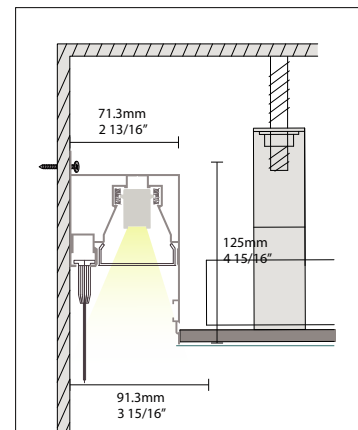

90° horizontal module
outside lighting

INDYLITE 4.0 INDY WALL

TRACK HOUSING	Mounting	Recessed, Surface, Pendant			
	Track housing type & length	 Linear module			
		600mm 23 5/8"	900mm 35 7/16"	1200mm 47 1/4"	2400mm 94 1/2"
	IP Rating	Indoor (IP20)			
	Material	Aluminium, Polycarbonate			
LAMP MODULE	Lamp module length	600mm 23 5/8"	900mm 35 7/16"	1200mm 47 1/4"	
	Wattage	SIMPLE LYNC	12W 18W	18W 27W	22W 36W
	Light adjustability	SIMPLE	3000K, 4000K, 5700K		
		SIMPLE+/DALI	3000K, 4000K, 5700K, dimming		
		LYNC WHITE	2200-6500K, dimming		
		LYNC COCKTAIL	RGB colors, 2200-6500K, dimming		
	Rated voltage	SIMPLE	220-240VAC (Voltage Range:198-264VAC), 50-60Hz		
		SIMPLE+ DALI LYNC WHITE LYNC COCKTAIL	100-240VAC (Voltage Range:90-297VAC), 50-60Hz 220-240VAC (Voltage Range:198-264VAC), 50-60Hz 100-270VAC (Voltage Range:90-297VAC), 50-60Hz 100-270VAC (Voltage Range:90-297VAC), 50-60Hz		
Emission	Symmetric				
Electric gear	SMPS				
CONTROL AND OTHER	Connectivity	DALI	External Gateway		
		SIMPLE+ LYNC WHITE LYNC COCKTAIL	Wireless Bluetooth control system		
	Pairable Devices	DALI	Dali compatible control system		
	SIMPLE+ LYNC WHITE LYNC COCKTAIL	Lync remote, sensor, app Lync remote, sensor, app Lync remote, sensor, app			
Certification	     				