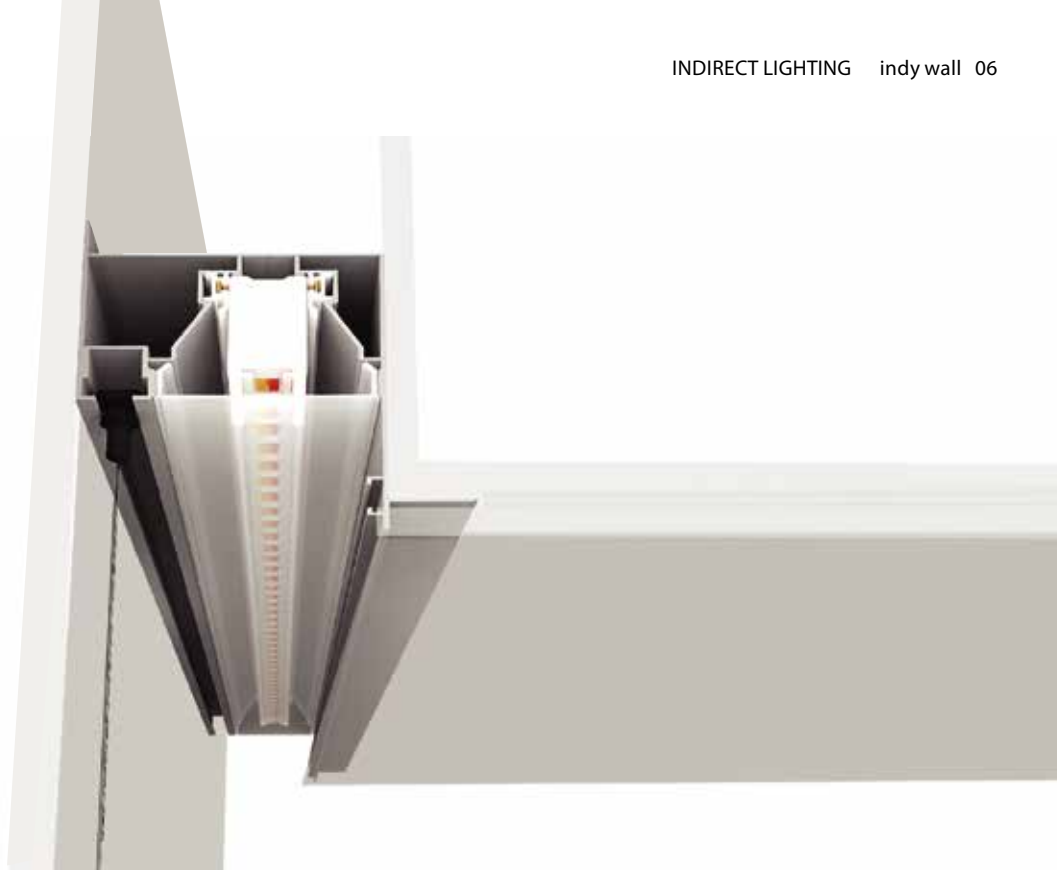

INDYLITE 4.0 INDY WALL

TRACK HOUSING	Mounting	Recessed, Surface, Pendant			
	Track housing type & length	Linear module			
		600mm 23 5/8"	900mm 35 7/16"	1200mm 47 1/4"	2400mm 94 1/2"
	IP Rating	Indoor (IP20)			
	Material	Aluminium, Polycarbonate			
LAMP MODULE	Lamp module length	600mm 23 5/8"	900mm 35 7/16"	1200mm 47 1/4"	
	Wattage	SIMPLE LYNC	12W 18W	18W 27W	22W 36W
	Light adjustability	SIMPLE	3000K, 4000K, 5700K		
		SIMPLE+/DALI	3000K, 4000K, 5700K, dimming		
		LYNC WHITE	2200-6500K, dimming		
		LYNC COCKTAIL	RGB colors, 2200-6500K, dimming		
	Rated voltage	SIMPLE	220-240VAC (Voltage Range:198-264VAC), 50-60Hz		
		SIMPLE+ DALI LYNC WHITE LYNC COCKTAIL	100-240VAC (Voltage Range:90-297VAC), 50-60Hz 220-240VAC (Voltage Range:198-264VAC), 50-60Hz 100-270VAC (Voltage Range:90-297VAC), 50-60Hz 100-270VAC (Voltage Range:90-297VAC), 50-60Hz		
Emission	Symmetric				
Electric gear	SMPS				
CONTROL AND OTHER	Connectivity	DALI	External Gateway		
		SIMPLE+ LYNC WHITE LYNC COCKTAIL	Wireless Bluetooth control system		
	Pairable Devices	DALI	Dali compatible control system		
	SIMPLE+ LYNC WHITE LYNC COCKTAIL	Lync remote, sensor, app Lync remote, sensor, app Lync remote, sensor, app			
Certification