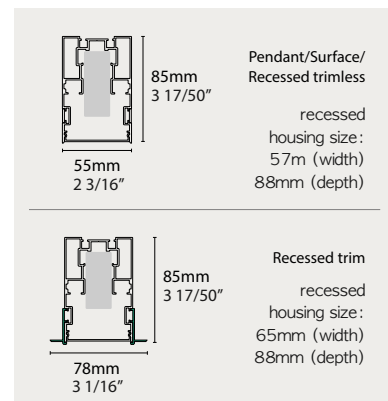

INFINITY 4.0 **i55F** full profile

TRACK HOUSING	Mounting	Recessed, Surface, Pendant				
	Track housing type & length	Linear module	600mm	900mm	1200mm	2400mm
			23 5/8"	35 7/16"	47 1/4"	94 1/2"
	IP Rating	Indoor (IP20)				
	Material	Aluminium, Polycarbonate				
LAMP MODULE	Lamp module length	600mm	900mm	1200mm		
		23 5/8"	35 7/16"	47 1/4"		
	Wattage	SIMPLE	12W	18W	22W	
		LYNC	18W	27W	36W	
	Light adjustability	SIMPLE	3000K, 4000K, 5700K			
		SIMPLE+/DALI	3000K, 4000K, 5700K, dimming			
		LYNC WHITE	2200-6500K, dimming			
		LYNC COCKTAIL	RGB colors, 2200-6500K, dimming			
	Rated voltage	SIMPLE	220-240VAC (Voltage Range:198-264VAC), 50-60Hz			
SIMPLE+		100-240VAC (Voltage Range:90-297VAC), 50-60Hz				
DALI		220-240VAC (Voltage Range:198-264VAC), 50-60Hz				
LYNC WHITE		100-270VAC (Voltage Range:90-297VAC), 50-60Hz				
LYNC COCKTAIL		100-270VAC (Voltage Range:90-297VAC), 50-60Hz				
Emission	Symmetric					
Electric gear	SMPS					
CONTROL	Connectivity	DALI	External Gateway			
		SIMPLE+	Wireless Bluetooth control system			
		LYNC WHITE LYNC COCKTAIL	Wireless Bluetooth control system			
Pairable Devices	DALI	Dali compatible control system				
	SIMPLE+	Lync remote, sensor, app				
	LYNC WHITE	Lync remote, sensor, app				
	LYNC COCKTAIL	Lync remote, sensor, app				
Certification