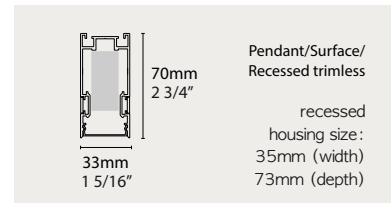

LYNC White

- Dimmable
- Control color temp. between: 2200K - 6500K

LYNC Cocktail

- RGB color control
- Dimmable
- White LED tunable between: 2200K - 6500K

INFINITY 4.0 **i33F** full profile

TRACK HOUSING	Mounting	Recessed, Surface, Pendant			
	Track housing type & length	 Linear module	600mm 900mm 1200mm 2400mm 23 5/8" 35 7/16" 47 1/4" 94 1/2"		
	IP Rating	Indoor (IP20)			
	Material	Aluminium, Polycarbonate			
LAMP MODULE	Lamp module length	600mm 23 5/8"	900mm 35 7/16"	1200mm 47 1/4"	
	Wattage	SIMPLE 12W LYNC 18W	18W 27W	22W 36W	
	Light adjustability	SIMPLE	3000K, 4000K, 5700K		
		SIMPLE+/DALI	3000K, 4000K, 5700K, dimming		
		LYNC WHITE	2200-6500K, dimming		
		LYNC COCKTAIL	RGB colors, 2200-6500K, dimming		
	Rated voltage	SIMPLE	220-240VAC (Voltage Range:198-264VAC), 50-60Hz		
		SIMPLE+	100-240VAC (Voltage Range:90-297VAC), 50-60Hz		
		DALI	220-240VAC (Voltage Range:198-264VAC), 50-60Hz		
	LYNC WHITE	100-270VAC (Voltage Range:90-297VAC), 50-60Hz			
	LYNC COCKTAIL	100-270VAC (Voltage Range:90-297VAC), 50-60Hz			
Emission	Symmetric				
Electric gear	SMPS				
CONTROL	Connectivity	DALI	External Gateway		
		SIMPLE+	Wireless Bluetooth control system		
		LYNC WHITE	Wireless Bluetooth control system		
		LYNC COCKTAIL	Wireless Bluetooth control system		
Pairable Devices	DALI	Dali compatible control system			
	SIMPLE+	Lync remote, sensor, app			
	LYNC WHITE	Lync remote, sensor, app			
	LYNC COCKTAIL	Lync remote, sensor, app			
Certification	     				