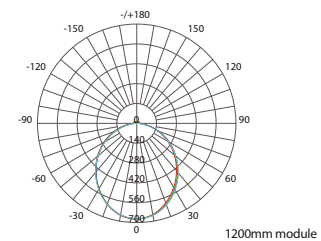

Luminous Intensity Distribution Diagram

4FT MODULE	3000K	4000K	5700K
CRI	Ra>80	Ra>80	Ra>80
Wattage	22 W	22 W	22 W
Flux	1601 lm	1618 lm	1626 lm
Efficacy	73 lm/W	74 lm/W	74 lm/W

* Data/specs may differ based on the site condition.