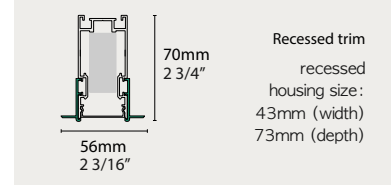

LYNC White

- Dimmable
- Control color temp. between: 2200K - 6500K

LYNC Cocktail

- RGB color control
- Dimmable
- White LED tunable between: 2200K - 6500K

INFINITY 4.0 **i33F** full profile

TRACK HOUSING	Mounting	Recessed, Surface, Pendant			
	Track housing type & length	 Linear module	600mm 900mm 1200mm 2400mm 23 5/8" 35 7/16" 47 1/4" 94 1/2"		
	IP Rating	Indoor (IP20)			
	Material	Aluminium, Polycarbonate			
LAMP MODULE	Lamp module length	600mm 23 5/8"	900mm 35 7/16"	1200mm 47 1/4"	
	Wattage	SIMPLE 12W LYNC 18W	18W 27W	22W 36W	
	Light adjustability	SIMPLE	3000K, 4000K, 5700K		
		SIMPLE+/DALI	3000K, 4000K, 5700K, dimming		
		LYNC WHITE	2200-6500K, dimming		
		LYNC COCKTAIL	RGB colors, 2200-6500K, dimming		
	Rated voltage	SIMPLE	220-240VAC (Voltage Range:198-264VAC), 50-60Hz		
		SIMPLE+	100-240VAC (Voltage Range:90-297VAC), 50-60Hz		
		DALI	220-240VAC (Voltage Range:198-264VAC), 50-60Hz		
	LYNC WHITE	100-270VAC (Voltage Range:90-297VAC), 50-60Hz			
	LYNC COCKTAIL	100-270VAC (Voltage Range:90-297VAC), 50-60Hz			
Emission	Symmetric				
Electric gear	SMPS				
CONTROL	Connectivity	DALI	External Gateway		
		SIMPLE+	Wireless Bluetooth control system		
		LYNC WHITE	Wireless Bluetooth control system		
		LYNC COCKTAIL	Wireless Bluetooth control system		
Pairable Devices	DALI	Dali compatible control system			
	SIMPLE+	Lync remote, sensor, app			
	LYNC WHITE	Lync remote, sensor, app			
	LYNC COCKTAIL	Lync remote, sensor, app			
Certification	     				

Luminous Intensity Distribution Diagram

4FT MODULE	3000K	4000K	5700K
CRI	Ra>80	Ra>80	Ra>80
Wattage	22 W	22 W	22 W
Flux	1847 lm	1869 lm	1875 lm
Efficacy	85 lm/W	86 lm/W	86 lm/W

* Data/specs may differ based on the site condition.