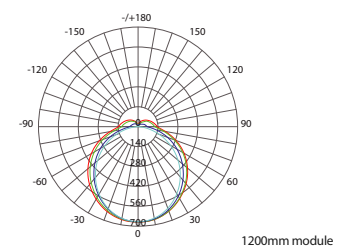

LAMP MODULE	Lamp module length	600mm 900mm 1200mm 23 5/8" 35 7/16" 47 1/4"
	Wattage	<table border="1"> <tr> <td>SIMPLE</td> <td>12W</td> <td>18W</td> <td>22W</td> </tr> <tr> <td>LYNC</td> <td>18W</td> <td>27W</td> <td>36W</td> </tr> </table>
	Light adjustability	SIMPLE 3000K, 4000K, 5700K SIMPLE+/DALI 3000K, 4000K, 5700K, dimming LYNC WHITE 2200-6500K, dimming LYNC COCKTAIL RGB colors, 2200-6500K, dimming
	Rated voltage	SIMPLE 220-240VAC (Voltage Range:198-264VAC), 50-60Hz SIMPLE+ 100-240VAC (Voltage Range:90-297VAC), 50-60Hz DALI 220-240VAC (Voltage Range:198-264VAC), 50-60Hz LYNC WHITE 100-270VAC (Voltage Range:90-297VAC), 50-60Hz LYNC COCKTAIL 100-270VAC (Voltage Range:90-297VAC), 50-60Hz
	Emission	Symmetric
	Electric gear	SMPS

Luminous Intensity Distribution Diagram