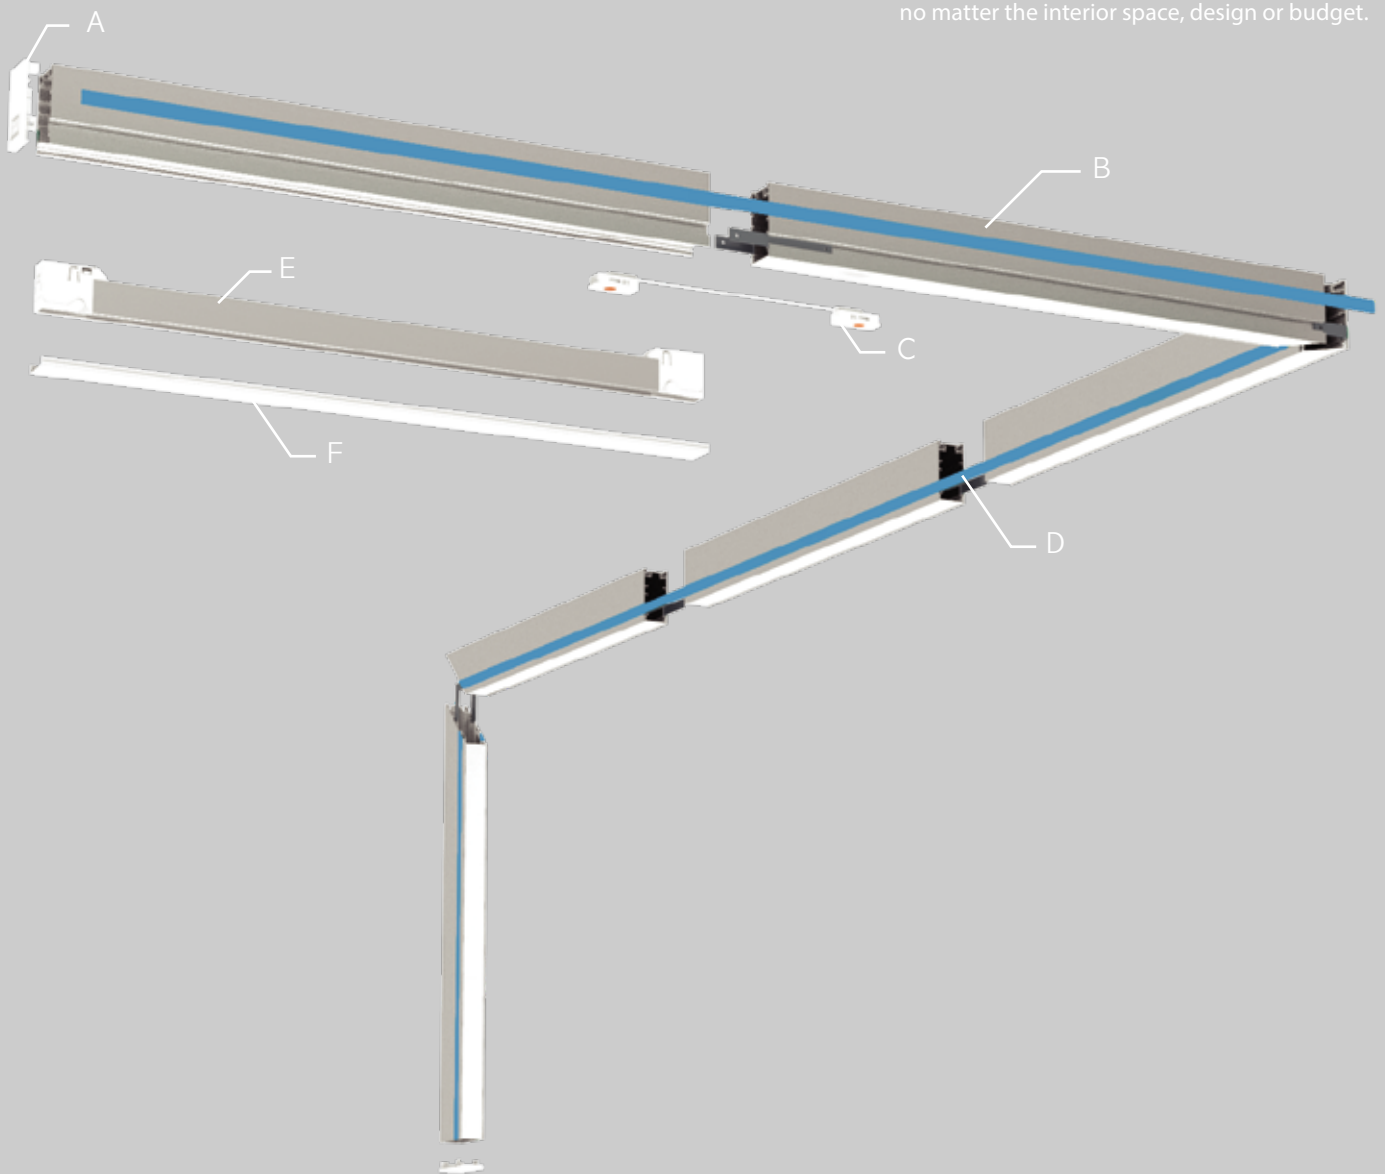

INFINITY

The new Infinity 4.0's fully modular and globally patented design is the one-stop solution for interior designers, architects, distributors and even installers.

Now more than ever, the Infinity 4.0 is a 100% accessible solution for all of your LED linear lighting needs, no matter the interior space, design or budget.

INFINITY TRACK HOUSING

TRACK HOUSING TYPE / LENGTH

Starting from 600mm, continuously add 300mm to reach your desired length. You can also choose from standard length : 600mm, 900mm, 1200mm, 2400mm

600mm (23 5/8")

900mm (35 7/16")

1200mm (47 1/4")

2400mm (94 1/2")

* Adding end caps to each end of the track housing adds an extra 8mm (4mm per end cap)

* Depending on the quantity, Eluxnet may be able to produce a custom length. Please reach out to the support team at support@eluxnet.com for further details

COLOR STRIPE - Optional

The color stripe allows user to match colors to the interior design and their track housing.

Available colors

For the Pantone color code, please refer to the web site at www.pantone.com