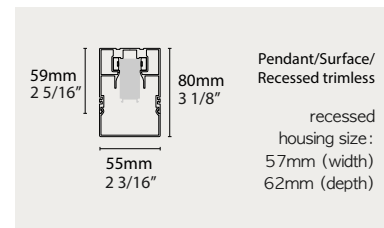

INFINITY 4.0 **i55F** full profile

TRACK HOUSING	Mounting	Recessed, Surface, Pendant				
	Track housing type & length	 Linear module	600mm	900mm	1200mm	2400mm
			23 5/8"	35 7/16"	47 1/4"	94 1/2"
	IP Rating	Indoor (IP20)				
	Material	Aluminium, Polycarbonate				
LAMP MODULE	Lamp module length	600mm	900mm	1200mm		
		23 5/8"	35 7/16"	47 1/4"		
	Wattage	SIMPLE	12W	18W	22W	
		LYNC	18W	27W	36W	
	Light adjustability	SIMPLE	3000K, 4000K, 5700K			
		SIMPLE+/DALI	3000K, 4000K, 5700K, dimming			
		LYNC WHITE	2200-6500K, dimming			
		LYNC COCKTAIL	RGB colors, 2200-6500K, dimming			
	Rated voltage	SIMPLE	220-240VAC (Voltage Range:198-264VAC), 50-60Hz			
SIMPLE+		100-240VAC (Voltage Range:90-297VAC), 50-60Hz				
DALI		220-240VAC (Voltage Range:198-264VAC), 50-60Hz				
LYNC WHITE		100-270VAC (Voltage Range:90-297VAC), 50-60Hz				
LYNC COCKTAIL		100-270VAC (Voltage Range:90-297VAC), 50-60Hz				
Emission	Symmetric					
Electric gear	SMPS					
CONTROL	Connectivity	DALI	External Gateway			
		SIMPLE+	Wireless Bluetooth control system			
		LYNC WHITE LYNC COCKTAIL	Wireless Bluetooth control system			
Pairable Devices	DALI	Dali compatible control system				
	SIMPLE+	Lync remote, sensor, app				
	LYNC WHITE	Lync remote, sensor, app				
	LYNC COCKTAIL	Lync remote, sensor, app				
Certification	     					

Luminous Intensity Distribution Diagram

4FT MODULE	3000K	4000K	5700K
CRI	Ra>80	Ra>80	Ra>80
Wattage	22 W	22 W	22 W
Flux	1601 lm	1618 lm	1626 lm
Efficacy	73 lm/W	74 lm/W	74 lm/W

* Data/specs may differ based on the site condition.

DaehanSteel

INFINITY 4.0 i55H half profile

TRACK HOUSING	Mounting	Recessed, Surface, Pendant
	Track housing type & length	 Linear module 600mm 900mm 1200mm 2400mm 23 5/8" 35 7/16" 47 1/4" 94 1/2"
	IP Rating	Indoor (IP20)
	Material	Aluminium, Polycarbonate