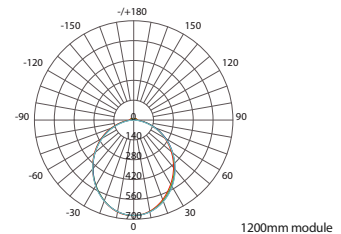

LYNC White

- Dimmable
- Control color temp. between: 2200K - 6500K

LYNC Cocktail

- RGB color control
- Dimmable
- White LED tunable between: 2200K - 6500K

INFINITY 4.0 **i33F** full profile

TRACK HOUSING	Mounting	Recessed, Surface, Pendant			
	Track housing type & length	 Linear module	600mm 900mm 1200mm 2400mm 23 5/8" 35 7/16" 47 1/4" 94 1/2"		
	IP Rating	Indoor (IP20)			
	Material	Aluminium, Polycarbonate			
LAMP MODULE	Lamp module length	600mm 23 5/8"	900mm 35 7/16"	1200mm 47 1/4"	
	Wattage	SIMPLE 12W LYNC 18W	18W 27W	22W 36W	
	Light adjustability	SIMPLE	3000K, 4000K, 5700K		
		SIMPLE+/DALI	3000K, 4000K, 5700K, dimming		
		LYNC WHITE	2200-6500K, dimming		
		LYNC COCKTAIL	RGB colors, 2200-6500K, dimming		
	Rated voltage	SIMPLE	220-240VAC (Voltage Range:198-264VAC), 50-60Hz		
		SIMPLE+	100-240VAC (Voltage Range:90-297VAC), 50-60Hz		
		DALI	220-240VAC (Voltage Range:198-264VAC), 50-60Hz		
	LYNC WHITE	100-270VAC (Voltage Range:90-297VAC), 50-60Hz			
	LYNC COCKTAIL	100-270VAC (Voltage Range:90-297VAC), 50-60Hz			
Emission	Symmetric				
Electric gear	SMPS				
CONTROL	Connectivity	DALI	External Gateway		
		SIMPLE+	Wireless Bluetooth control system		
		LYNC WHITE	Wireless Bluetooth control system		
		LYNC COCKTAIL	Wireless Bluetooth control system		
Pairable Devices	DALI	Dali compatible control system			
	SIMPLE+	Lync remote, sensor, app			
	LYNC WHITE	Lync remote, sensor, app			
	LYNC COCKTAIL	Lync remote, sensor, app			
Certification	     				

Luminous Intensity Distribution Diagram

4FT MODULE	3000K	4000K	5700K
CRI	Ra>80	Ra>80	Ra>80
Wattage	22 W	22 W	22 W
Flux	1847 lm	1869 lm	1875 lm
Efficacy	85 lm/W	86 lm/W	86 lm/W

* Data/specs may differ based on the site condition.