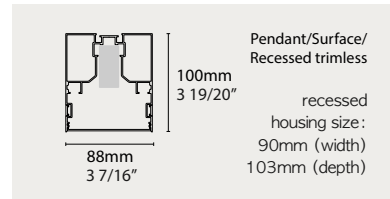

DaehanSteel

INFINITY 4.0 i55H half profile

TRACK HOUSING	Mounting	Recessed, Surface, Pendant
	Track housing type & length	 Linear module 600mm 900mm 1200mm 2400mm 23 5/8" 35 7/16" 47 1/4" 94 1/2"
	IP Rating	Indoor (IP20)
	Material	Aluminium, Polycarbonate

* Data/specs may differ based on the site condition

INFINITY 4.0 **i88F** full profile

TRACK HOUSING	Mounting	Recessed, Surface, Pendant			
	Track housing type & length	 Linear module	600mm 900mm 1200mm 2400mm 23 5/8" 35 7/16" 47 1/4" 94 1/2"		
	IP Rating	Indoor (IP20)			
	Material	Aluminium, Polycarbonate			
LAMP MODULE	Lamp module length	600mm 23 5/8"	900mm 35 7/16"	1200mm 47 1/4"	
	Wattage	SIMPLE 12W	18W	22W	
		LYNC 18W	27W	36W	
	Light adjustability	SIMPLE	3000K, 4000K, 5700K		
		SIMPLE+/DALI	3000K, 4000K, 5700K, dimming		
		LYNC WHITE	2200-6500K, dimming		
		LYNC COCKTAIL	RGB colors, 2200-6500K, dimming		
	Rated voltage	SIMPLE	220-240VAC (Voltage Range:198-264VAC), 50-60Hz		
	SIMPLE+	100-240VAC (Voltage Range:90-297VAC), 50-60Hz			
	DALI	220-240VAC (Voltage Range:198-264VAC), 50-60Hz			
	LYNC WHITE	100-270VAC (Voltage Range:90-297VAC), 50-60Hz			
	LYNC COCKTAIL	100-270VAC (Voltage Range:90-297VAC), 50-60Hz			
Emission	Symmetric				
Electric gear	SMPS				
CONTROL	Connectivity	DALI	External Gateway		
		SIMPLE+	Wireless Bluetooth control system		
		LYNC WHITE	Wireless Bluetooth control system		
		LYNC COCKTAIL	Wireless Bluetooth control system		
Pairable Devices	DALI	Dali compatible control system			
	SIMPLE+	Lync remote, sensor, app			
	LYNC WHITE	Lync remote, sensor, app			
	LYNC COCKTAIL	Lync remote, sensor, app			
Certification	     				