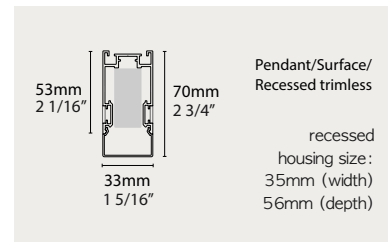

Luminous Intensity Distribution Diagram

4FT MODULE	3000K	4000K	5700K
CRI	Ra>80	Ra>80	Ra>80
Wattage	22 W	22 W	22 W
Flux	1847 lm	1869 lm	1875 lm
Efficacy	85 lm/W	86 lm/W	86 lm/W

* Data/specs may differ based on the site condition.

INFINITY 4.0 i33H half profile

TRACK HOUSING	Mounting	Recessed, Surface, Pendant			
	Track housing type & length	 Linear module	600mm 900mm 1200mm 2400mm 23 5/8" 35 7/16" 47 1/4" 94 1/2"		
	IP Rating	Indoor (IP20)			
	Material	Aluminium, Polycarbonate			
LAMP MODULE	Lamp module length	600mm 23 5/8"	900mm 35 7/16"	1200mm 47 1/4"	
	Wattage	SIMPLE 12W	18W 27W	22W 36W	
	Light adjustability	SIMPLE	3000K, 4000K, 5700K		
		SIMPLE+/DALI	3000K, 4000K, 5700K, dimming		
		LYNC WHITE	2200-6500K, dimming		
		LYNC COCKTAIL	RGB colors, 2200-6500K, dimming		
	Rated voltage	SIMPLE	220-240VAC (Voltage Range:198-264VAC), 50-60Hz		
		SIMPLE+ DALI LYNC WHITE LYNC COCKTAIL	100-240VAC (Voltage Range:90-297VAC), 50-60Hz 220-240VAC (Voltage Range:198-264VAC), 50-60Hz 100-270VAC (Voltage Range:90-297VAC), 50-60Hz 100-270VAC (Voltage Range:90-297VAC), 50-60Hz		
Emission	Symmetric				
Electric gear	SMPS				
CONTROL	Connectivity	DALI	External Gateway		
		SIMPLE+ LYNC WHITE LYNC COCKTAIL	Wireless Bluetooth control system Wireless Bluetooth control system Wireless Bluetooth control system		
	Pairable Devices	DALI SIMPLE+ LYNC WHITE LYNC COCKTAIL	Dali compatible control system Lync remote, sensor, app Lync remote, sensor, app Lync remote, sensor, app		
Certification	     				