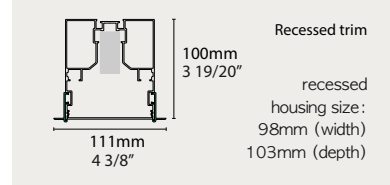

DaehanSteel

INFINITY 4.0 i55H half profile

TRACK HOUSING	Mounting	Recessed, Surface, Pendant
	Track housing type & length	 Linear module 600mm 900mm 1200mm 2400mm 23 5/8" 35 7/16" 47 1/4" 94 1/2"
	IP Rating	Indoor (IP20)
	Material	Aluminium, Polycarbonate

* Data/specs may differ based on the site condition

INFINITY 4.0 **i88F** full profile

TRACK HOUSING	Mounting	Recessed, Surface, Pendant			
	Track housing type & length	 Linear module	600mm 900mm 1200mm 2400mm 23 5/8" 35 7/16" 47 1/4" 94 1/2"		
	IP Rating	Indoor (IP20)			
	Material	Aluminium, Polycarbonate			
LAMP MODULE	Lamp module length	600mm 23 5/8"	900mm 35 7/16"	1200mm 47 1/4"	
	Wattage	SIMPLE 12W	18W	22W	
		LYNC 18W	27W	36W	
	Light adjustability	SIMPLE	3000K, 4000K, 5700K		
		SIMPLE+/DALI	3000K, 4000K, 5700K, dimming		
		LYNC WHITE	2200-6500K, dimming		
		LYNC COCKTAIL	RGB colors, 2200-6500K, dimming		
	Rated voltage	SIMPLE	220-240VAC (Voltage Range:198-264VAC), 50-60Hz		
	SIMPLE+	100-240VAC (Voltage Range:90-297VAC), 50-60Hz			
	DALI	220-240VAC (Voltage Range:198-264VAC), 50-60Hz			
	LYNC WHITE	100-270VAC (Voltage Range:90-297VAC), 50-60Hz			
	LYNC COCKTAIL	100-270VAC (Voltage Range:90-297VAC), 50-60Hz			
Emission	Symmetric				
Electric gear	SMPS				
CONTROL	Connectivity	DALI	External Gateway		
		SIMPLE+	Wireless Bluetooth control system		
		LYNC WHITE	Wireless Bluetooth control system		
		LYNC COCKTAIL	Wireless Bluetooth control system		
Pairable Devices	DALI	Dali compatible control system			
	SIMPLE+	Lync remote, sensor, app			
	LYNC WHITE	Lync remote, sensor, app			
	LYNC COCKTAIL	Lync remote, sensor, app			
Certification	     				