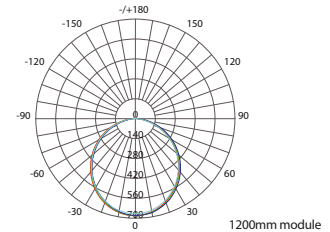

* Data/specs may differ based on the site condition

INFINITY 4.0 **i88F** full profile

TRACK HOUSING	Mounting	Recessed, Surface, Pendant			
	Track housing type & length	 Linear module	600mm 900mm 1200mm 2400mm 23 5/8" 35 7/16" 47 1/4" 94 1/2"		
	IP Rating	Indoor (IP20)			
	Material	Aluminium, Polycarbonate			
LAMP MODULE	Lamp module length	600mm 23 5/8"	900mm 35 7/16"	1200mm 47 1/4"	
	Wattage	SIMPLE 12W	18W	22W	
		LYNC 18W	27W	36W	
	Light adjustability	SIMPLE	3000K, 4000K, 5700K		
		SIMPLE+/DALI	3000K, 4000K, 5700K, dimming		
		LYNC WHITE	2200-6500K, dimming		
		LYNC COCKTAIL	RGB colors, 2200-6500K, dimming		
	Rated voltage	SIMPLE	220-240VAC (Voltage Range:198-264VAC), 50-60Hz		
	SIMPLE+	100-240VAC (Voltage Range:90-297VAC), 50-60Hz			
	DALI	220-240VAC (Voltage Range:198-264VAC), 50-60Hz			
	LYNC WHITE	100-270VAC (Voltage Range:90-297VAC), 50-60Hz			
	LYNC COCKTAIL	100-270VAC (Voltage Range:90-297VAC), 50-60Hz			
Emission	Symmetric				
Electric gear	SMPS				
CONTROL	Connectivity	DALI	External Gateway		
		SIMPLE+	Wireless Bluetooth control system		
		LYNC WHITE	Wireless Bluetooth control system		
		LYNC COCKTAIL	Wireless Bluetooth control system		
Pairable Devices	DALI	Dali compatible control system			
	SIMPLE+	Lync remote, sensor, app			
	LYNC WHITE	Lync remote, sensor, app			
	LYNC COCKTAIL	Lync remote, sensor, app			
Certification	     				

Luminous Intensity Distribution Diagram

4FT MODULE	3000K	4000K	5700K
CRI	Ra>80	Ra>80	Ra>80
Wattage	22 W	22 W	22 W
Flux	2247 lm	2271 lm	2271 lm
Efficacy	103 lm/W	104 lm/W	104 lm/W

* Data/specs may differ based on the site condition