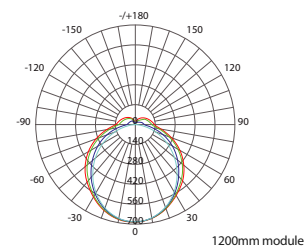

Luminous Intensity Distribution Diagram

4FT MODULE	3000K	4000K	5700K
CRI	Ra>80	Ra>80	Ra>80
Wattage	22 W	22 W	22 W
Flux	1847 lm	1869 lm	1875 lm
Efficacy	85 lm/W	86 lm/W	86 lm/W

* Data/specs may differ based on the site condition.

Luminous Intensity Distribution Diagram

4FT MODULE	3000K	4000K	5700K
CRI	Ra>80	Ra>80	Ra>80
Wattage	22 W	22 W	22 W
Flux	2518 lm	2545 lm	2550 lm
Efficacy	115 lm/W	116 lm/W	116 lm/W

* Data/specs may differ based on the site condition.