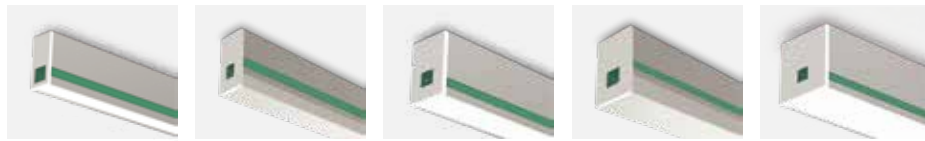

- A END CAP
- B TRACK HOUSING
- C POWER MID-CONNECTOR
- D COLOR STRIPE
- E LAMP MODULE
- F DIFFUSER

INFINITY

INDY LITE

COMPLIMENT

LYNC

TECHNICAL

INFINITY SERIES

The newly developed and recently upgraded Infinity 4.0 collection adds to the technology and design of traditional linear lighting, while delivering a reasonable price.

i33 F

i33 H

i55 F

i55 H

i88 F

INFINITY TRACK HOUSING

TRACK HOUSING TYPE / LENGTH

Starting from 600mm, continuously add 300mm to reach your desired length. You can also choose from standard length : 600mm, 900mm, 1200mm, 2400mm