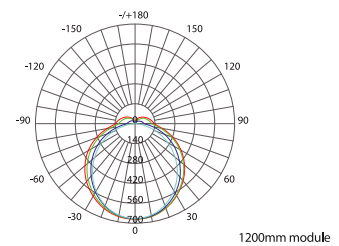

Luminous Intensity Distribution Diagram

4FT MODULE	3000K	4000K	5700K
CRI	Ra>80	Ra>80	Ra>80
Wattage	22 W	22 W	22 W
Flux	2307 lm	2336 lm	2341 lm
Efficacy	106 lm/W	107 lm/W	107 lm/W

CONTROL	Connectivity	DALI	External Gateway
		SIMPLE+	Wireless Bluetooth control system
		LYNC WHITE	Wireless Bluetooth control system
	LYNC COCKTAIL	Wireless Bluetooth control system	
Pairable Devices	DALI	Dali compatible control system	
	SIMPLE+	Lync remote, sensor, app	
	LYNC WHITE	Lync remote, sensor, app	
	LYNC COCKTAIL	Lync remote, sensor, app	
Certification			

* Data/specs may differ based on the site condition