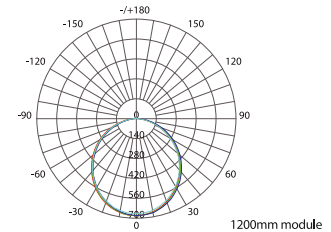

* Data/specs may differ based on the site condition

INFINITY 4.0 i88F full profile

TRACK HOUSING	Mounting	Recessed, Surface, Pendant				
	Track housing type & length	 Linear module	600mm	900mm	1200mm	2400mm
	IP Rating	Indoor (IP20)				
	Material	Aluminium, Polycarbonate				
LAMP MODULE	Lamp module length	600mm	900mm	1200mm		
		23 5/8"	35 7/16"	47 1/4"		
	Wattage	SIMPLE	12W	18W	22W	
		LYNC	18W	27W	36W	
	Light adjustability	SIMPLE	3000K, 4000K, 5700K			
		SIMPLE+/DALI	3000K, 4000K, 5700K, dimming			
		LYNC WHITE	2200-6500K, dimming			
		LYNC COCKTAIL	RGB colors, 2200-6500K, dimming			
Rated voltage	SIMPLE	220-240VAC (Voltage Range:198-264VAC), 50-60Hz				
	SIMPLE+	100-240VAC (Voltage Range:90-297VAC), 50-60Hz				
	DALI	220-240VAC (Voltage Range:198-264VAC), 50-60Hz				
	LYNC WHITE	100-270VAC (Voltage Range:90-297VAC), 50-60Hz				
	LYNC COCKTAIL	100-270VAC (Voltage Range:90-297VAC), 50-60Hz				
Emission	Symmetric					
Electric gear	SMPS					
CONTROL	Connectivity	DALI	External Gateway			
		SIMPLE+	Wireless Bluetooth control system			
		LYNC WHITE LYNC COCKTAIL	Wireless Bluetooth control system			
Pairable Devices	DALI	Dali compatible control system				
	SIMPLE+	Lync remote, sensor, app				
	LYNC WHITE	Lync remote, sensor, app				
	LYNC COCKTAIL	Lync remote, sensor, app				
Certification	     					

Luminous Intensity Distribution Diagram

4FT MODULE	3000K	4000K	5700K
CRI	Ra>80	Ra>80	Ra>80
Wattage	22 W	22 W	22 W
Flux	2247 lm	2271 lm	2271 lm
Efficacy	103 lm/W	104 lm/W	104 lm/W

* Data/specs may differ based on the site condition