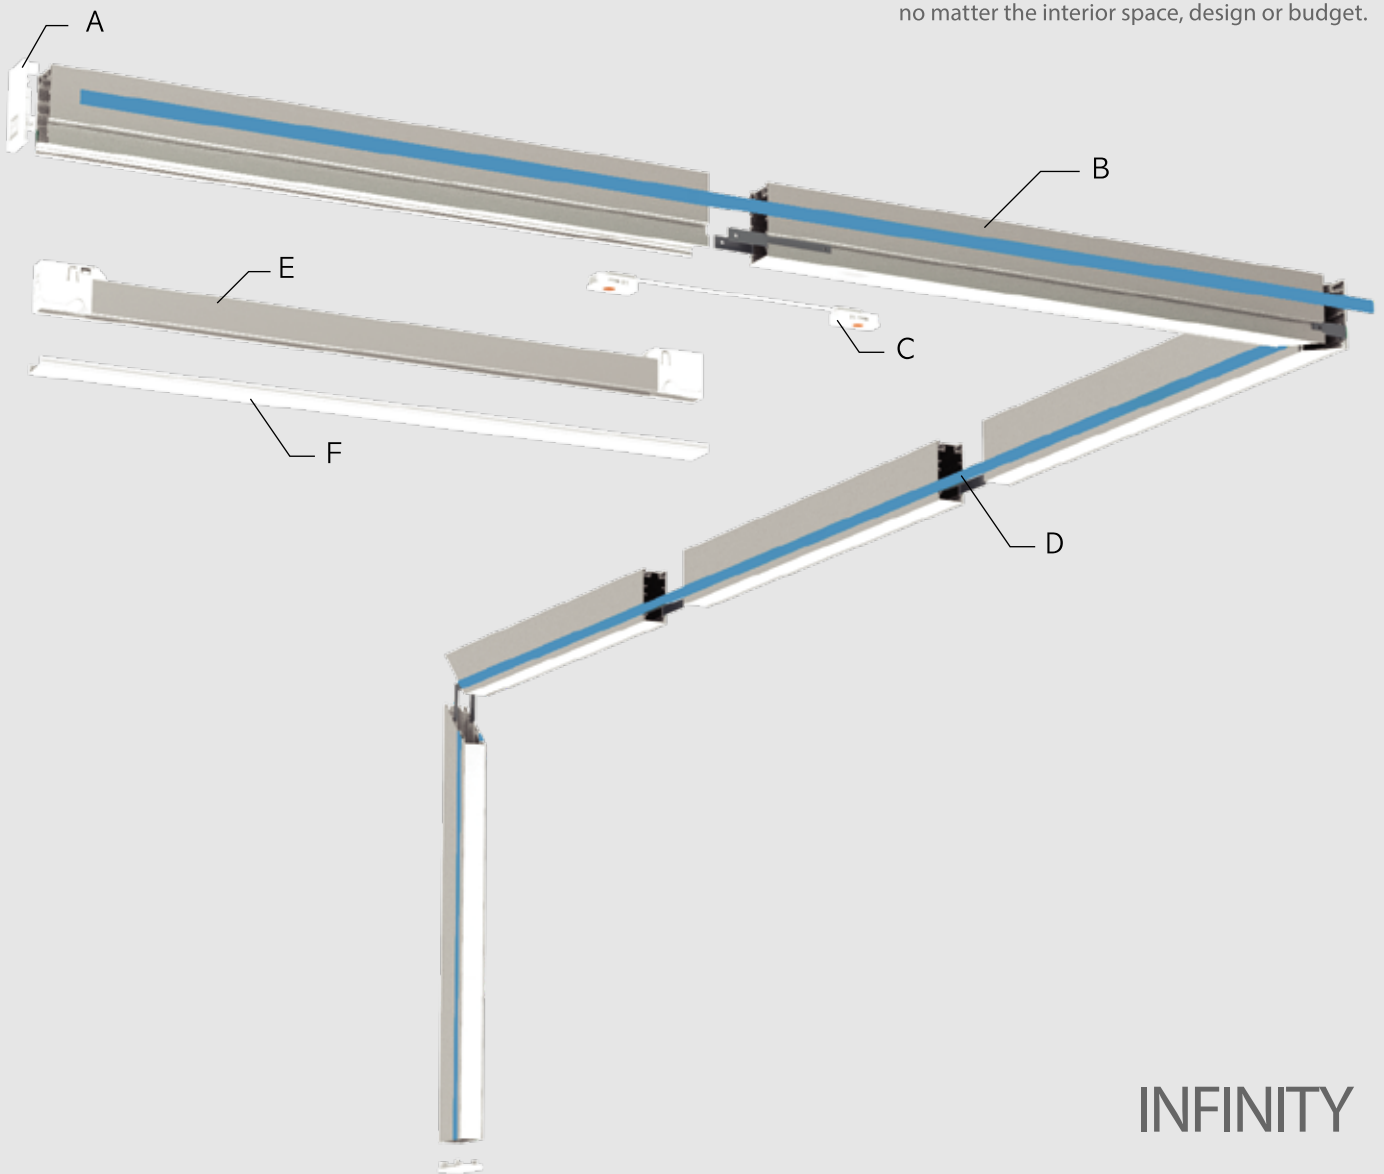

INFINITY

The new Infinity 4.0's fully modular and globally patented design is the one-stop solution for interior designers, architects, distributors and even installers.

Now more than ever, the Infinity 4.0 is a 100% accessible solution for all of your LED linear lighting needs, no matter the interior space, design or budget.

- A END CAP
- B TRACK HOUSING
- C POWER MID-CONNECTOR
- D COLOR STRIPE
- E LAMP MODULE
- F DIFFUSER

INFINITY

INDY LITE

COMPLIMENT

LYNC

TECHNICAL

INFINITY SERIES

The newly developed and recently upgraded Infinity 4.0 collection adds to the technology and design of traditional linear lighting, while delivering a reasonable price.

i33 F

i33 H

i55 F

i55 H

i88 F

INFINITY TRACK HOUSING

TRACK HOUSING TYPE / LENGTH

Starting from 600mm, continuously add 300mm to reach your desired length. You can also choose from standard length : 600mm, 900mm, 1200mm, 2400mm

600mm (23 5/8")

900mm (35 7/16")

1200mm (47 1/4")

2400mm (94 1/2")

* Adding end caps to each end of the track housing adds an extra 8mm (4mm per end cap)

* Depending on the quantity, Eluxnet may be able to produce a custom length. Please reach out to the support team at support@eluxnet.com for further details