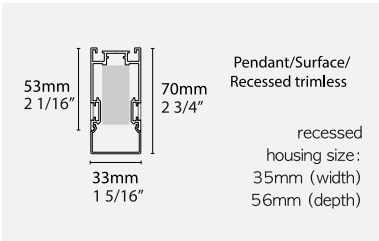

600mm (23 5/8")

900mm (35 7/16")

1200mm (47 1/4")

2400mm (94 1/2")

* Adding end caps to each end of the track housing adds an extra 8mm (4mm per end cap)

* Depending on the quantity, Eluxnet may be able to produce a custom length. Please reach out to the support team at support@eluxnet.com for further details

Luminous Intensity Distribution Diagram

4FT MODULE	3000K	4000K	5700K
CRI	Ra>80	Ra>80	Ra>80
Wattage	22 W	22 W	22 W
Flux	1847 lm	1869 lm	1875 lm
Efficacy	85 lm/W	86 lm/W	86 lm/W

* Data/specs may differ based on the site condition.

INFINITY 4.0 i33H half profile

TRACK HOUSING	Mounting	Recessed, Surface, Pendant
Track housing type & length	Linear module	600mm 900mm 1200mm 2400mm 23 5/8" 35 7/16" 47 1/4" 94 1/2"
IP Rating		Indoor (IP20)
Material		Aluminium, Polycarbonate