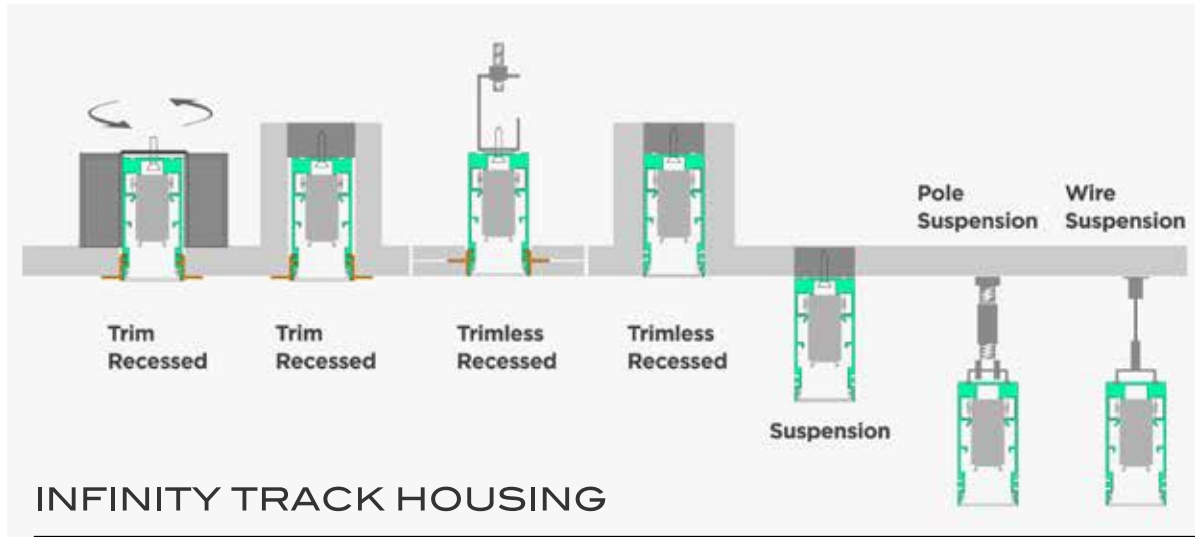

- A END CAP
- B TRACK HOUSING
- C POWER MID-CONNECTOR
- D COLOR STRIPE
- E LAMP MODULE
- F DIFFUSER

INFINITY

INDY LITE

COMPLIMENT

LYNC

TECHNICAL

INFINITY SERIES

The newly developed and recently upgraded Infinity 4.0 collection adds to the technology and design of traditional linear lighting, while delivering a reasonable price.

i33 F

i33 H

i55 F

i55 H

i88 F

INFINITY TRACK HOUSING

TRACK HOUSING TYPE / LENGTH

Starting from 600mm, continuously add 300mm to reach your desired length. You can also choose from standard length : 600mm, 900mm, 1200mm, 2400mm