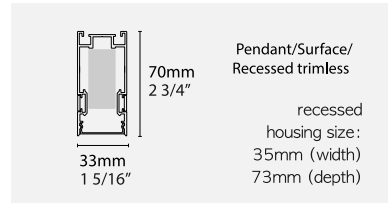

INFINITY 4.0 i33F full profile

TRACK HOUSING	Mounting	Recessed, Surface, Pendant			
	Track housing type & length	Linear module	600mm 900mm 1200mm 2400mm 23 5/8" 35 7/16" 47 1/4" 94 1/2"		
	IP Rating	Indoor (IP20)			
	Material	Aluminium, Polycarbonate			
LAMP MODULE	Lamp module length	600mm 23 5/8"	900mm 35 7/16"	1200mm 47 1/4"	
	Wattage	SIMPLE LYNC	12W 18W	18W 27W	22W 36W
	Light adjustability	SIMPLE	3000K, 4000K, 5700K		
		SIMPLE+/DALI	3000K, 4000K, 5700K, dimming		
		LYNC WHITE	2200-6500K, dimming		
		LYNC COCKTAIL	RGB colors, 2200-6500K, dimming		
	Rated voltage	SIMPLE	220-240VAC (Voltage Range:198-264VAC), 50-60Hz		
		SIMPLE+ DALI LYNC WHITE LYNC COCKTAIL	100-240VAC (Voltage Range:90-297VAC), 50-60Hz 220-240VAC (Voltage Range:198-264VAC), 50-60Hz 100-270VAC (Voltage Range:90-297VAC), 50-60Hz 100-270VAC (Voltage Range:90-297VAC), 50-60Hz		
Emission	Symmetric				
Electric gear	SMPS				
CONTROL	Connectivity	DALI	External Gateway		
		SIMPLE+	Wireless Bluetooth control system		
		LYNC WHITE	Wireless Bluetooth control system		
		LYNC COCKTAIL	Wireless Bluetooth control system		
Pairable Devices	DALI	Dali compatible control system			
	SIMPLE+	Lync remote, sensor, app			
	LYNC WHITE	Lync remote, sensor, app			
	LYNC COCKTAIL	Lync remote, sensor, app			
Certification					

4FT MODULE	3000K	4000K	5700K
CRI	Ra>80	Ra>80	Ra>80
Wattage	22 W	22 W	22 W
Flux	1847 lm	1869 lm	1875 lm
Efficacy	85 lm/W	86 lm/W	86 lm/W

* Data/specs may differ based on the site condition.