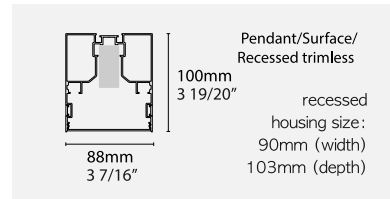

INFINITY 4.0 i33H half profile

TRACK HOUSING	Mounting	Recessed, Surface, Pendant
Track housing type & length	Linear module	600mm 900mm 1200mm 2400mm 23 5/8" 35 7/16" 47 1/4" 94 1/2"
IP Rating		Indoor (IP20)
Material		Aluminium, Polycarbonate

DaehanSteel

INFINITY 4.0 i55H half profile

TRACK HOUSING	Mounting	Recessed, Surface, Pendant				
	Track housing type & length	 Linear module	600mm 23 5/8"	900mm 35 7/16"	1200mm 47 1/4"	2400mm 94 1/2"
	IP Rating	Indoor (IP20)				
	Material	Aluminium, Polycarbonate				

* Data/specs may differ based on the site condition

INFINITY 4.0 i88F full profile

TRACK HOUSING	Mounting	Recessed, Surface, Pendant				
	Track housing type & length	 Linear module	600mm	900mm	1200mm	2400mm
	IP Rating	Indoor (IP20)				
	Material	Aluminium, Polycarbonate				
LAMP MODULE	Lamp module length	600mm	900mm	1200mm		
		23 5/8"	35 7/16"	47 1/4"		
	Wattage	SIMPLE	12W	18W	22W	
		LYNC	18W	27W	36W	
	Light adjustability	SIMPLE	3000K, 4000K, 5700K			
		SIMPLE+/DALI	3000K, 4000K, 5700K, dimming			
		LYNC WHITE	2200-6500K, dimming			
		LYNC COCKTAIL	RGB colors, 2200-6500K, dimming			
Rated voltage	SIMPLE	220-240VAC (Voltage Range:198-264VAC), 50-60Hz				
	SIMPLE+	100-240VAC (Voltage Range:90-297VAC), 50-60Hz				
	DALI	220-240VAC (Voltage Range:198-264VAC), 50-60Hz				
	LYNC WHITE	100-270VAC (Voltage Range:90-297VAC), 50-60Hz				
	LYNC COCKTAIL	100-270VAC (Voltage Range:90-297VAC), 50-60Hz				
Emission	Symmetric					
Electric gear	SMPS					
CONTROL	Connectivity	DALI	External Gateway			
		SIMPLE+	Wireless Bluetooth control system			
		LYNC WHITE LYNC COCKTAIL	Wireless Bluetooth control system			
Pairable Devices	DALI	Dali compatible control system				
	SIMPLE+	Lync remote, sensor, app				
	LYNC WHITE	Lync remote, sensor, app				
	LYNC COCKTAIL	Lync remote, sensor, app				
Certification	     					