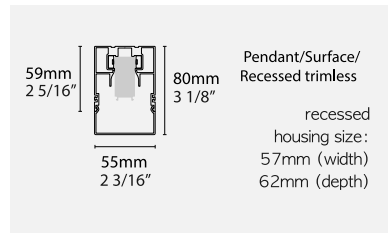

600mm (23 5/8")

900mm (35 7/16")

1200mm (47 1/4")

2400mm (94 1/2")

* Adding end caps to each end of the track housing adds an extra 8mm (4mm per end cap)

* Depending on the quantity, Eluxnet may be able to produce a custom length. Please reach out to the support team at support@eluxnet.com for further details

INFINITY 4.0 i33H half profile

TRACK HOUSING	Mounting	Recessed, Surface, Pendant
Track housing type & length	Linear module	600mm 900mm 1200mm 2400mm 23 5/8" 35 7/16" 47 1/4" 94 1/2"
IP Rating		Indoor (IP20)
Material		Aluminium, Polycarbonate

Luminous Intensity Distribution Diagram

4FT MODULE	3000K	4000K	5700K
CRI	Ra>80	Ra>80	Ra>80
Wattage	22 W	22 W	22 W
Flux	1601 lm	1618 lm	1626 lm
Efficacy	73 lm/W	74 lm/W	74 lm/W

* Data/specs may differ based on the site condition.

DaehanSteel

INFINITY 4.0 i55H half profile

TRACK HOUSING	Mounting	Recessed, Surface, Pendant				
	Track housing type & length	 Linear module	600mm 23 5/8"	900mm 35 7/16"	1200mm 47 1/4"	2400mm 94 1/2"
	IP Rating	Indoor (IP20)				
	Material	Aluminium, Polycarbonate				