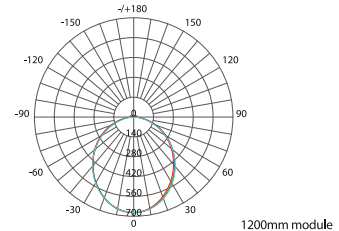

Luminous Intensity Distribution Diagram

4FT MODULE	3000K	4000K	5700K
CRI	Ra>80	Ra>80	Ra>80
Wattage	22 W	22 W	22 W
Flux	1847 lm	1869 lm	1875 lm
Efficacy	85 lm/W	86 lm/W	86 lm/W

* Data/specs may differ based on the site condition.