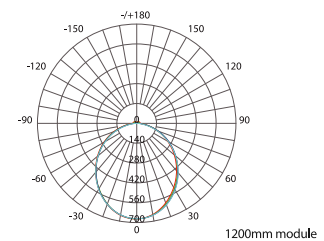

* Data/specs may differ based on the site condition.

INFINITY 4.0 i55F full profile

TRACK HOUSING	Mounting	Recessed, Surface, Pendant		
	Track housing type & length	 Linear module 600mm 900mm 1200mm 2400mm 23 5/8" 35 7/16" 47 1/4" 94 1/2"		
	IP Rating	Indoor (IP20)		
	Material	Aluminium, Polycarbonate		
LAMP MODULE	Lamp module length	600mm 23 5/8"	900mm 35 7/16"	1200mm 47 1/4"
	Wattage	SIMPLE 12W LYNC 18W	18W 27W	22W 36W
	Light adjustability	SIMPLE	3000K, 4000K, 5700K	
		SIMPLE+/DALI	3000K, 4000K, 5700K, dimming	
		LYNC WHITE	2200-6500K, dimming	
		LYNC COCKTAIL	RGB colors, 2200-6500K, dimming	
	Rated voltage	SIMPLE	220-240VAC (Voltage Range:198-264VAC), 50-60Hz	
		SIMPLE+	100-240VAC (Voltage Range:90-297VAC), 50-60Hz	
	DALI	220-240VAC (Voltage Range:198-264VAC), 50-60Hz		
	LYNC WHITE	100-270VAC (Voltage Range:90-297VAC), 50-60Hz		
	LYNC COCKTAIL	100-270VAC (Voltage Range:90-297VAC), 50-60Hz		
Emission	Symmetric			
Electric gear	SMPS			
CONTROL	Connectivity	DALI	External Gateway	
		SIMPLE+	Wireless Bluetooth control system	
		LYNC WHITE	Wireless Bluetooth control system	
		LYNC COCKTAIL	Wireless Bluetooth control system	
Pairable Devices	DALI	Dali compatible control system		
	SIMPLE+	Lync remote, sensor, app		
	LYNC WHITE	Lync remote, sensor, app		
	LYNC COCKTAIL	Lync remote, sensor, app		
Certification	     			

Luminous Intensity Distribution Diagram

4FT MODULE	3000K	4000K	5700K
CRI	Ra>80	Ra>80	Ra>80
Wattage	22 W	22 W	22 W
Flux	1601 lm	1618 lm	1626 lm
Efficacy	73 lm/W	74 lm/W	74 lm/W

* Data/specs may differ based on the site condition.