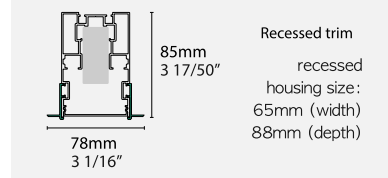

INFINITY 4.0 i33H half profile

TRACK HOUSING	Mounting	Recessed, Surface, Pendant
Track housing type & length	Linear module	600mm 900mm 1200mm 2400mm 23 5/8" 35 7/16" 47 1/4" 94 1/2"
IP Rating		Indoor (IP20)
Material		Aluminium, Polycarbonate

* Data/specs may differ based on the site condition.

INFINITY 4.0 i55F full profile

TRACK HOUSING	Mounting	Recessed, Surface, Pendant		
	Track housing type & length	 Linear module 600mm 900mm 1200mm 2400mm 23 5/8" 35 7/16" 47 1/4" 94 1/2"		
	IP Rating	Indoor (IP20)		
	Material	Aluminium, Polycarbonate		
LAMP MODULE	Lamp module length	600mm 23 5/8"	900mm 35 7/16"	1200mm 47 1/4"
	Wattage	SIMPLE 12W LYNC 18W	18W 27W	22W 36W
	Light adjustability	SIMPLE	3000K, 4000K, 5700K	
		SIMPLE+/DALI	3000K, 4000K, 5700K, dimming	
		LYNC WHITE	2200-6500K, dimming	
		LYNC COCKTAIL	RGB colors, 2200-6500K, dimming	
	Rated voltage	SIMPLE	220-240VAC (Voltage Range:198-264VAC), 50-60Hz	
		SIMPLE+	100-240VAC (Voltage Range:90-297VAC), 50-60Hz	
	DALI	220-240VAC (Voltage Range:198-264VAC), 50-60Hz		
	LYNC WHITE	100-270VAC (Voltage Range:90-297VAC), 50-60Hz		
	LYNC COCKTAIL	100-270VAC (Voltage Range:90-297VAC), 50-60Hz		
Emission	Symmetric			
Electric gear	SMPS			
CONTROL	Connectivity	DALI	External Gateway	
		SIMPLE+	Wireless Bluetooth control system	
		LYNC WHITE	Wireless Bluetooth control system	
		LYNC COCKTAIL	Wireless Bluetooth control system	
Pairable Devices	DALI	Dali compatible control system		
	SIMPLE+	Lync remote, sensor, app		
	LYNC WHITE	Lync remote, sensor, app		
	LYNC COCKTAIL	Lync remote, sensor, app		
Certification	     			

DaehanSteel

INFINITY 4.0 i55H half profile

TRACK HOUSING	Mounting	Recessed, Surface, Pendant				
	Track housing type & length	 Linear module	600mm 23 5/8"	900mm 35 7/16"	1200mm 47 1/4"	2400mm 94 1/2"
	IP Rating	Indoor (IP20)				
	Material	Aluminium, Polycarbonate				