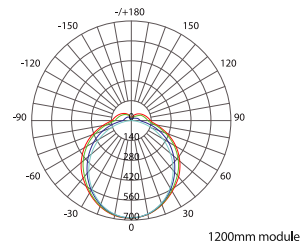

Luminous Intensity Distribution Diagram

4FT MODULE	3000K	4000K	5700K
CRI	Ra>80	Ra>80	Ra>80
Wattage	22 W	22 W	22 W
Flux	2518 lm	2545 lm	2550 lm
Efficacy	115 lm/W	116 lm/W	116 lm/W

CONTROL	Connectivity	DALI	External Gateway
		SIMPLE+	Wireless Bluetooth control system
		LYNC WHITE	Wireless Bluetooth control system
		LYNC COCKTAIL	Wireless Bluetooth control system
	Pairable Devices	DALI	Dali compatible control system
		SIMPLE+	Lync remote, sensor, app
		LYNC WHITE	Lync remote, sensor, app
		LYNC COCKTAIL	Lync remote, sensor, app
	Certification		

* Data/specs may differ based on the site condition.