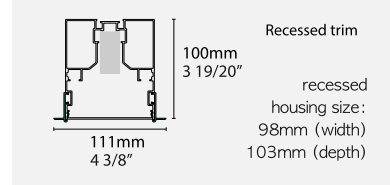

INFINITY 4.0 i33H half profile

TRACK HOUSING	Mounting	Recessed, Surface, Pendant
Track housing type & length	Linear module	600mm 900mm 1200mm 2400mm 23 5/8" 35 7/16" 47 1/4" 94 1/2"
IP Rating		Indoor (IP20)
Material		Aluminium, Polycarbonate

DaehanSteel

INFINITY 4.0 i55H half profile

TRACK HOUSING	Mounting	Recessed, Surface, Pendant				
	Track housing type & length	 Linear module	600mm 23 5/8"	900mm 35 7/16"	1200mm 47 1/4"	2400mm 94 1/2"
	IP Rating	Indoor (IP20)				
	Material	Aluminium, Polycarbonate				

* Data/specs may differ based on the site condition

INFINITY 4.0 i88F full profile

TRACK HOUSING	Mounting	Recessed, Surface, Pendant				
	Track housing type & length	 Linear module	600mm	900mm	1200mm	2400mm
	IP Rating	Indoor (IP20)				
	Material	Aluminium, Polycarbonate				
LAMP MODULE	Lamp module length	600mm	900mm	1200mm		
		23 5/8"	35 7/16"	47 1/4"		
	Wattage	SIMPLE	12W	18W	22W	
		LYNC	18W	27W	36W	
	Light adjustability	SIMPLE	3000K, 4000K, 5700K			
		SIMPLE+/DALI	3000K, 4000K, 5700K, dimming			
		LYNC WHITE	2200-6500K, dimming			
		LYNC COCKTAIL	RGB colors, 2200-6500K, dimming			
Rated voltage	SIMPLE	220-240VAC (Voltage Range:198-264VAC), 50-60Hz				
	SIMPLE+	100-240VAC (Voltage Range:90-297VAC), 50-60Hz				
	DALI	220-240VAC (Voltage Range:198-264VAC), 50-60Hz				
	LYNC WHITE	100-270VAC (Voltage Range:90-297VAC), 50-60Hz				
	LYNC COCKTAIL	100-270VAC (Voltage Range:90-297VAC), 50-60Hz				
Emission	Symmetric					
Electric gear	SMPS					
CONTROL	Connectivity	DALI	External Gateway			
		SIMPLE+	Wireless Bluetooth control system			
		LYNC WHITE LYNC COCKTAIL	Wireless Bluetooth control system			
Pairable Devices	DALI	Dali compatible control system				
	SIMPLE+	Lync remote, sensor, app				
	LYNC WHITE	Lync remote, sensor, app				
	LYNC COCKTAIL	Lync remote, sensor, app				
Certification	     					