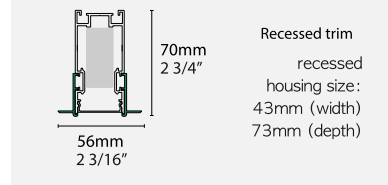

INFINITY 4.0 i33F full profile

TRACK HOUSING	Mounting	Recessed, Surface, Pendant			
	Track housing type & length	Linear module	600mm 900mm 1200mm 2400mm 23 5/8" 35 7/16" 47 1/4" 94 1/2"		
	IP Rating	Indoor (IP20)			
	Material	Aluminium, Polycarbonate			
LAMP MODULE	Lamp module length	600mm 23 5/8"	900mm 35 7/16"	1200mm 47 1/4"	
	Wattage	SIMPLE LYNC	12W 18W	18W 27W	22W 36W
	Light adjustability	SIMPLE	3000K, 4000K, 5700K		
		SIMPLE+/DALI	3000K, 4000K, 5700K, dimming		
		LYNC WHITE	2200-6500K, dimming		
		LYNC COCKTAIL	RGB colors, 2200-6500K, dimming		
	Rated voltage	SIMPLE	220-240VAC (Voltage Range:198-264VAC), 50-60Hz		
		SIMPLE+ DALI LYNC WHITE LYNC COCKTAIL	100-240VAC (Voltage Range:90-297VAC), 50-60Hz 220-240VAC (Voltage Range:198-264VAC), 50-60Hz 100-270VAC (Voltage Range:90-297VAC), 50-60Hz 100-270VAC (Voltage Range:90-297VAC), 50-60Hz		
Emission	Symmetric				
Electric gear	SMPS				
CONTROL	Connectivity	DALI	External Gateway		
		SIMPLE+	Wireless Bluetooth control system		
		LYNC WHITE	Wireless Bluetooth control system		
		LYNC COCKTAIL	Wireless Bluetooth control system		
Pairable Devices	DALI	Dali compatible control system			
	SIMPLE+	Lync remote, sensor, app			
	LYNC WHITE	Lync remote, sensor, app			
	LYNC COCKTAIL	Lync remote, sensor, app			
Certification					

4FT MODULE	3000K	4000K	5700K
CRI	Ra>80	Ra>80	Ra>80
Wattage	22 W	22 W	22 W
Flux	1847 lm	1869 lm	1875 lm
Efficacy	85 lm/W	86 lm/W	86 lm/W

* Data/specs may differ based on the site condition.