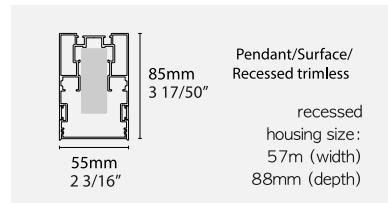

INFINITY 4.0 i33H half profile

TRACK HOUSING	Mounting	Recessed, Surface, Pendant
Track housing type & length	Linear module	600mm 900mm 1200mm 2400mm 23 5/8" 35 7/16" 47 1/4" 94 1/2"
IP Rating		Indoor (IP20)
Material		Aluminium, Polycarbonate

* Data/specs may differ based on the site condition.

INFINITY 4.0 i55F full profile

TRACK HOUSING	Mounting	Recessed, Surface, Pendant		
	Track housing type & length	 Linear module 600mm 900mm 1200mm 2400mm 23 5/8" 35 7/16" 47 1/4" 94 1/2"		
	IP Rating	Indoor (IP20)		
	Material	Aluminium, Polycarbonate		
LAMP MODULE	Lamp module length	600mm 23 5/8"	900mm 35 7/16"	1200mm 47 1/4"
	Wattage	SIMPLE 12W LYNC 18W	18W 27W	22W 36W
	Light adjustability	SIMPLE	3000K, 4000K, 5700K	
		SIMPLE+/DALI	3000K, 4000K, 5700K, dimming	
		LYNC WHITE	2200-6500K, dimming	
		LYNC COCKTAIL	RGB colors, 2200-6500K, dimming	
	Rated voltage	SIMPLE	220-240VAC (Voltage Range:198-264VAC), 50-60Hz	
		SIMPLE+	100-240VAC (Voltage Range:90-297VAC), 50-60Hz	
	DALI	220-240VAC (Voltage Range:198-264VAC), 50-60Hz		
	LYNC WHITE	100-270VAC (Voltage Range:90-297VAC), 50-60Hz		
	LYNC COCKTAIL	100-270VAC (Voltage Range:90-297VAC), 50-60Hz		
Emission	Symmetric			
Electric gear	SMPS			
CONTROL	Connectivity	DALI	External Gateway	
		SIMPLE+	Wireless Bluetooth control system	
		LYNC WHITE	Wireless Bluetooth control system	
		LYNC COCKTAIL	Wireless Bluetooth control system	
Pairable Devices	DALI	Dali compatible control system		
	SIMPLE+	Lync remote, sensor, app		
	LYNC WHITE	Lync remote, sensor, app		
	LYNC COCKTAIL	Lync remote, sensor, app		
Certification	     			

DaehanSteel

INFINITY 4.0 i55H half profile

TRACK HOUSING	Mounting	Recessed, Surface, Pendant				
	Track housing type & length	 Linear module	600mm 23 5/8"	900mm 35 7/16"	1200mm 47 1/4"	2400mm 94 1/2"
	IP Rating	Indoor (IP20)				
	Material	Aluminium, Polycarbonate				