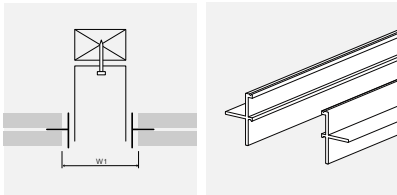

### b. Stem Rod System

	W (width)	H (height)
i33F	33mm	70mm
i33H	33mm	53mm
i55F	55mm	85mm
i55H	55mm	59mm
i88F	88mm	100mm

#### a. Attaching

Trim

	W1 (width)	H1 (height)
i33F	43mm	78mm
i33H	43mm	58mm
i55F	65mm	88mm
i55H	65mm	63mm
i88F	98mm	103mm

Trimless

	W1 (width)	H1 (height)
i33F	43mm	78mm
i33H	43mm	58mm
i55F	65mm	88mm
i55H	65mm	63mm
i88F	98mm	103mm

#### b. Mounting Inside Trench

Trim

	W1 (width)	H1 (height)
i33F	43mm	78mm
i33H	43mm	58mm
i55F	65mm	88mm
i55H	65mm	63mm
i88F	98mm	103mm

Trimless

	W1 (width)	H1 (height)
i33F	43mm	78mm
i33H	43mm	58mm
i55F	65mm	88mm
i55H	65mm	63mm
i88F	98mm	103mm