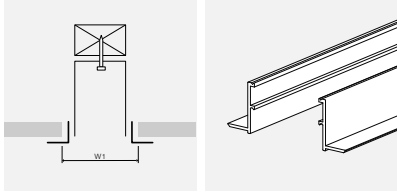

### b. Stem Rod System

	W (width)	H (height)
i33F	33mm	70mm
i33H	33mm	53mm
i55F	55mm	85mm
i55H	55mm	59mm
i88F	88mm	100mm

#### a. Attaching

Trim

	W1 (width)	H1 (height)
i33F	43mm	78mm
i33H	43mm	58mm
i55F	65mm	88mm
i55H	65mm	63mm
i88F	98mm	103mm

Trimless

	W1 (width)	H1 (height)
i33F	43mm	78mm
i33H	43mm	58mm
i55F	65mm	88mm
i55H	65mm	63mm
i88F	98mm	103mm