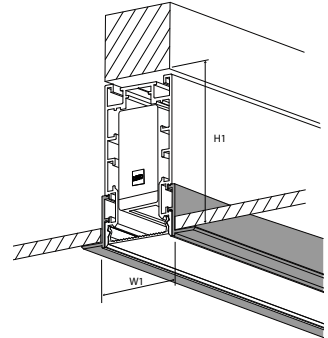

### b. Stem Rod System

	W (width)	H (height)
i33F	33mm	70mm
i33H	33mm	53mm
i55F	55mm	85mm
i55H	55mm	59mm
i88F	88mm	100mm

#### a. Attaching

Trim

	W1 (width)	H1 (height)
i33F	43mm	78mm
i33H	43mm	58mm
i55F	65mm	88mm
i55H	65mm	63mm
i88F	98mm	103mm

Trimless

	W1 (width)	H1 (height)
i33F	43mm	78mm
i33H	43mm	58mm
i55F	65mm	88mm
i55H	65mm	63mm
i88F	98mm	103mm