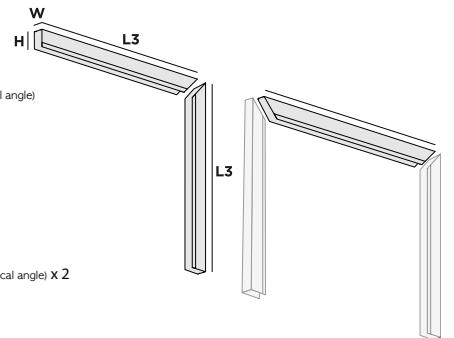

TRACK HOUSING MODULES

A New Type of LED Linear Lighting System

Some companies will sell you meter long lights that can be connected; these are expensive. Others will custom build the exact length you need; these are very expensive. Our true-modular system starts at 600mm and gives you any length you want at 300mm increments: all at a competitive price.

01 LINEAR MODULE

Don't forget to add 4mm for each end cap!

	i33 F	i33 H	i55 F	i55 H	i88 F
W (width)	33 mm 1 5/16"	33 mm 1 5/16"	55 mm 2 3/16"	55 mm 2 3/16"	88 mm 3 7/16"
H (height)	68 mm 2 11/16"	53 mm 2 1/16"	80 mm 3 1/8"	59 mm 2 5/16"	90 mm 3 9/16"

02 90° HORIZONTAL MODULE

25mm (i33F, i33H)
35mm (i55F, i55H)
55mm (i88F)

25mmx2 (i33F, i33H)
35mmx2 (i55F, i55H)
55mmx2 (i88F)

03 90° VERTICAL MODULE