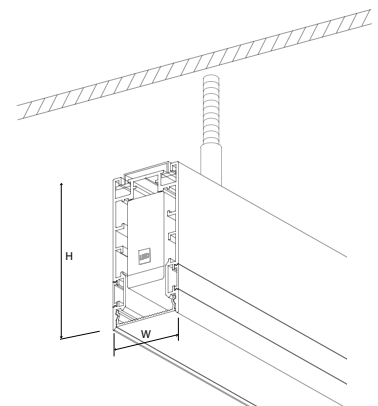

### a. Air Craft Cable Suspension

	W (width)	H (height)
i33F	33mm	70mm
i33H	33mm	53mm
i55F	55mm	85mm
i55H	55mm	59mm
i88F	88mm	100mm

### b. Stem Rod System

	W (width)	H (height)
i33F	33mm	70mm
i33H	33mm	53mm
i55F	55mm	85mm
i55H	55mm	59mm
i88F	88mm	100mm