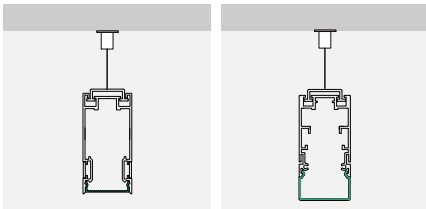

02 PENDANT INSTALLATION METHODS

a. Air Craft Cable Suspension