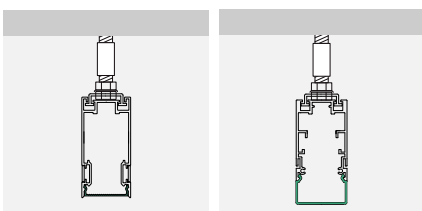

### a. Screw Mounting

	W (width)	H (height)
i33F	33mm	70mm
i33H	33mm	53mm
i55F	55mm	85mm
i55H	55mm	59mm
i88F	88mm	100mm

## 02 PENDANT INSTALLATION METHODS

### a. Air Craft Cable Suspension

	W (width)	H (height)
i33F	33mm	70mm
i33H	33mm	53mm
i55F	55mm	85mm
i55H	55mm	59mm
i88F	88mm	100mm

### b. Stem Rod System

	W (width)	H (height)
i33F	33mm	70mm
i33H	33mm	53mm
i55F	55mm	85mm
i55H	55mm	59mm
i88F	88mm	100mm