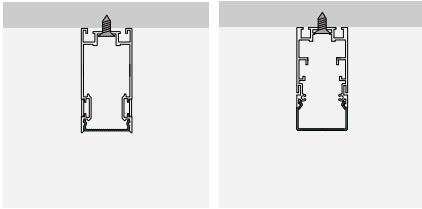

Infinity Installation Guide

01 SURFACE MOUNTING INSTALLATION METHOD

a. Screw Mounting