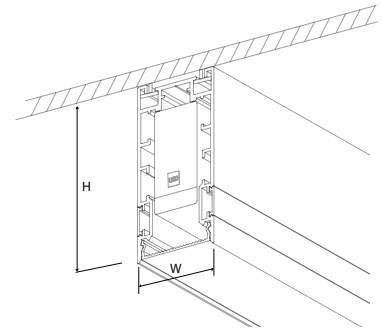

W (width)	H (height)
i33F	33mm	70mm
i33H	33mm	53mm
i55F	55mm	85mm
i55H	55mm	59mm
i88F	88mm	100mm