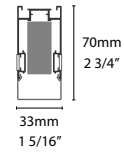

PRODUCTS

INFINITY i33F FULL

Pendant/Surface/
Recessed trimless

Recessed with trim

INFINITY i33H HALF

Pendant/Surface/
Recessed trimless

INFINITY i55F FULL

Pendant/Surface/
Recessed trimless

Recessed with trim

INFINITY i55H HALF

Pendant/Surface/
Recessed trimless

INFINITY i88F FULL

Pendant/Surface/
Recessed trimless

Recessed with trim

where to find what.

INDYLITE INDY SIDE