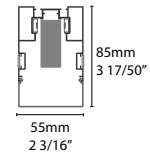

PRODUCTS

INFINITY i33F FULL

Pendant/Surface/
Recessed trimless

Recessed with trim

INFINITY i33H HALF

Pendant/Surface/
Recessed trimless

INFINITY i55F FULL

Pendant/Surface/
Recessed trimless

Recessed with trim

INFINITY i55H HALF

Pendant/Surface/
Recessed trimless

INFINITY i88F FULL

Pendant/Surface/
Recessed trimless

Recessed with trim

where to find what.

INDYLITE INDY SIDE