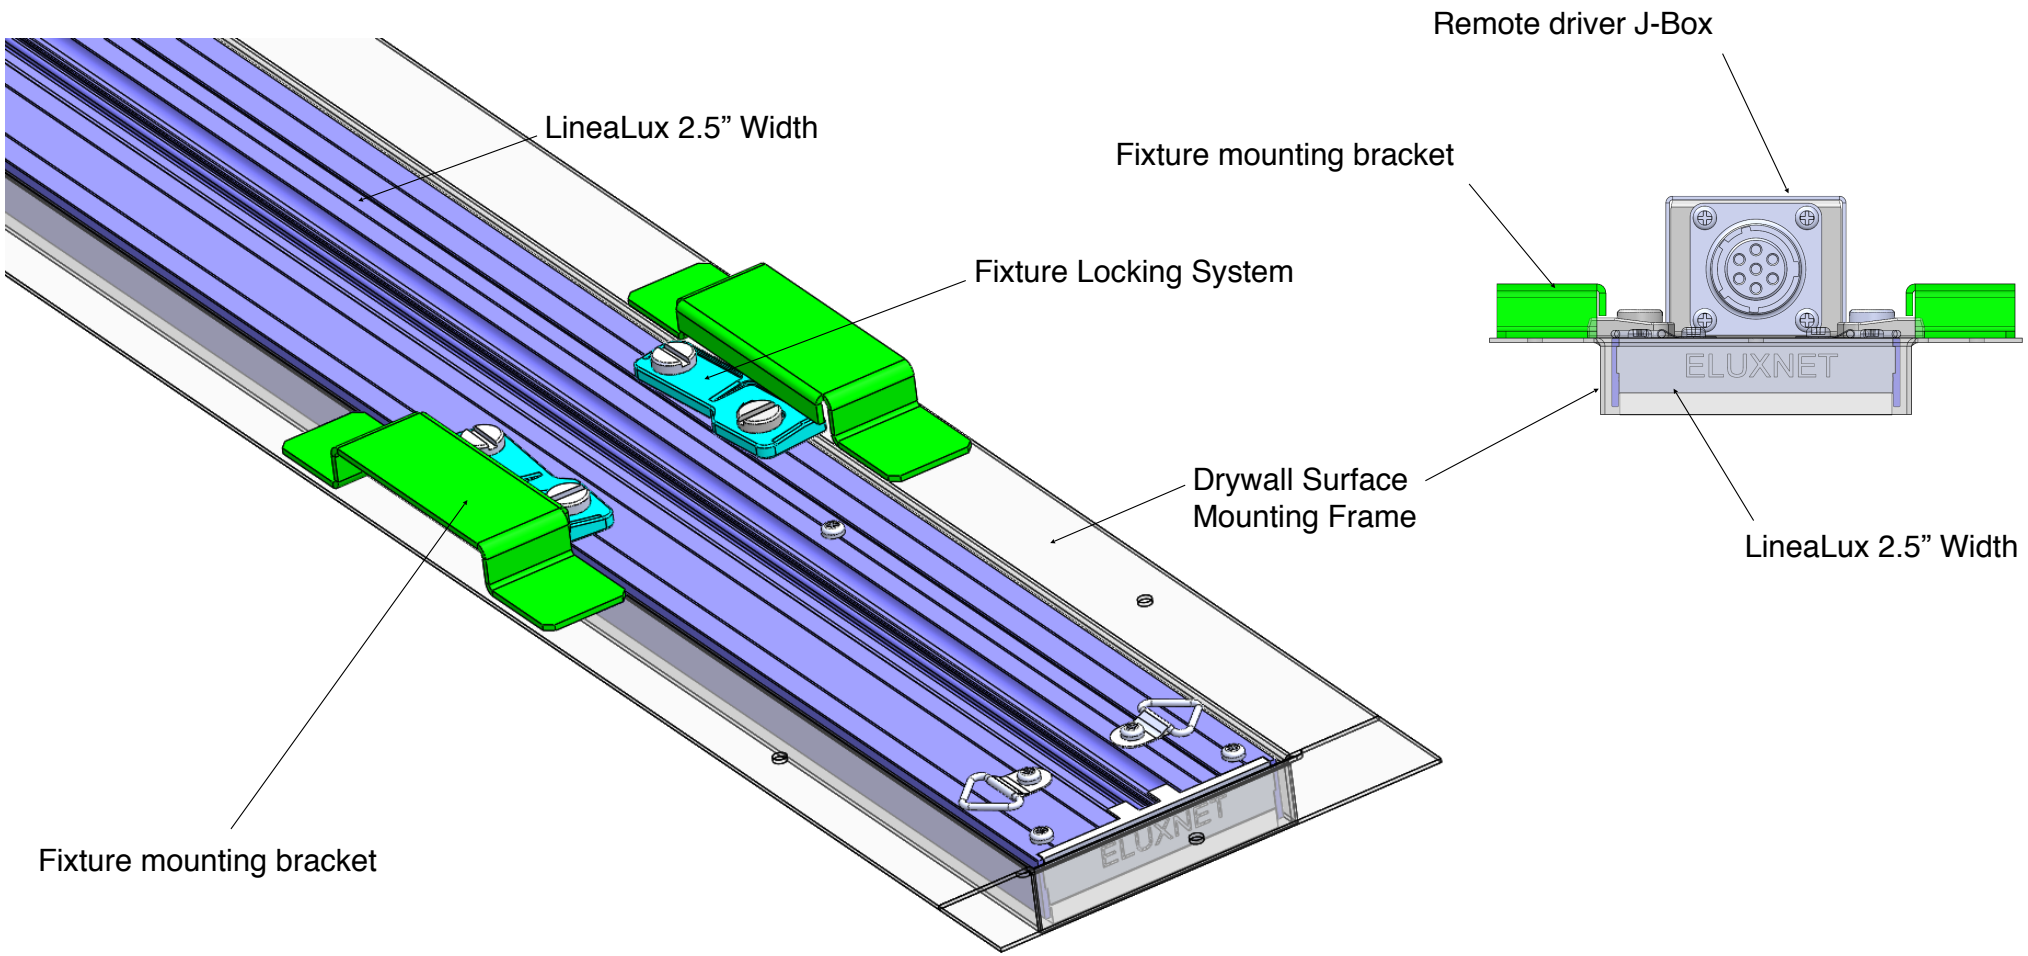

Remote Driver J-Box

LineaLux Fixture Locking System

LineaLux Fixture

Drywall mounting frame bracket

Drywall mounting frame

LineaLux 2.5" Width

Fixture mounting bracket

Remote driver J-Box

Fixture Locking System

Drywall Surface
Mounting Frame

LineaLux 2.5" Width

Fixture mounting bracket

ELUXNET

ELUXNET