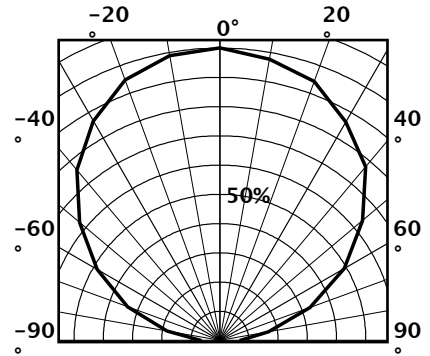

■ PRODUCT IMAGE

• Frame Finish : Aluminum, White Painting

■ PHOTOMETRIC

| | Class | | Condition | Luminous Flux * |
|---|---------|---------------|---------------------|-----------------|
| | CRI(Ra) | CCT [°K] | | Typ. [lumen] |
| 1 | CRI 80 | 3,200 / 4,500 | 45Watt., Ta=77°F | 3037 |
| 2 | | 5,500 / 6,700 | | 3240 |
| 3 | CRI 90 | 3,200 / 4,500 | | 2632 |
| 4 | | 5,500 / 6,700 | | 3027 |

■ POLAR DIAGRAM

■ DIMENSION