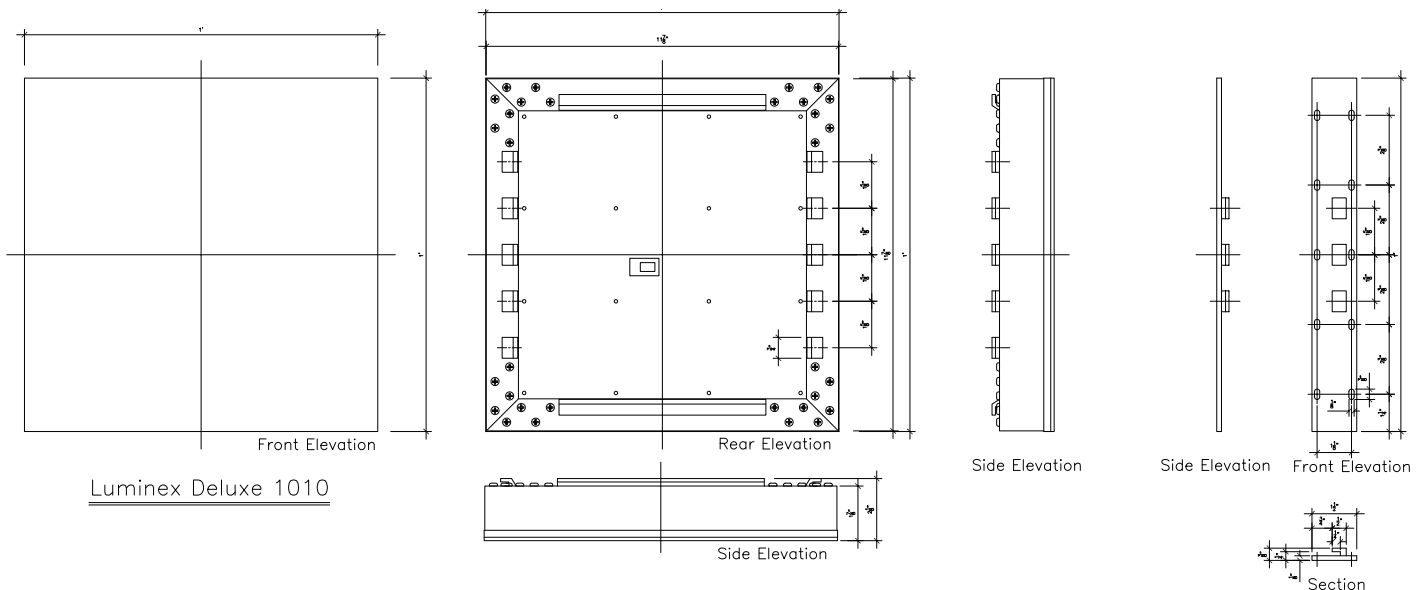

### ■ SPECIFICATION

	Item	Specification
1	Outline Dimension	12(W) x 12(L) x 2(H) [Inch]
2	Weight	9.5 [lbs]
3	Operating Temperature	-4 [°F] ~ 122 [°F]
4	Operating Voltage	120~ 277 [VAC], 50/60Hz
5	DC Output	48V TYP.
5	Nominal Input Power	17 [Watt]
6	P.F.	0.9
7	Dimming Range	0~10V Dimming
8	Beam Angle	120

### ■ DIMENSION

Luminex Deluxe 1010